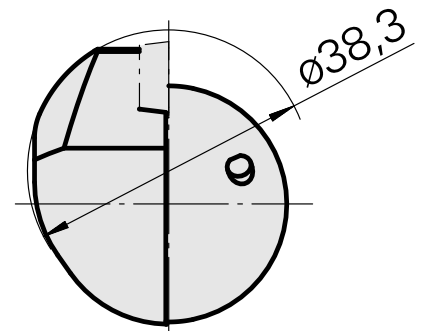

INDEX CAPTO C3 for CC.. 09T3.., left, with gripper groove

Technical data

TH accessories category

INDEX CAPTO C3

Mounting

for CC.. 09T3..

Quick change inserts

Turning tool holder