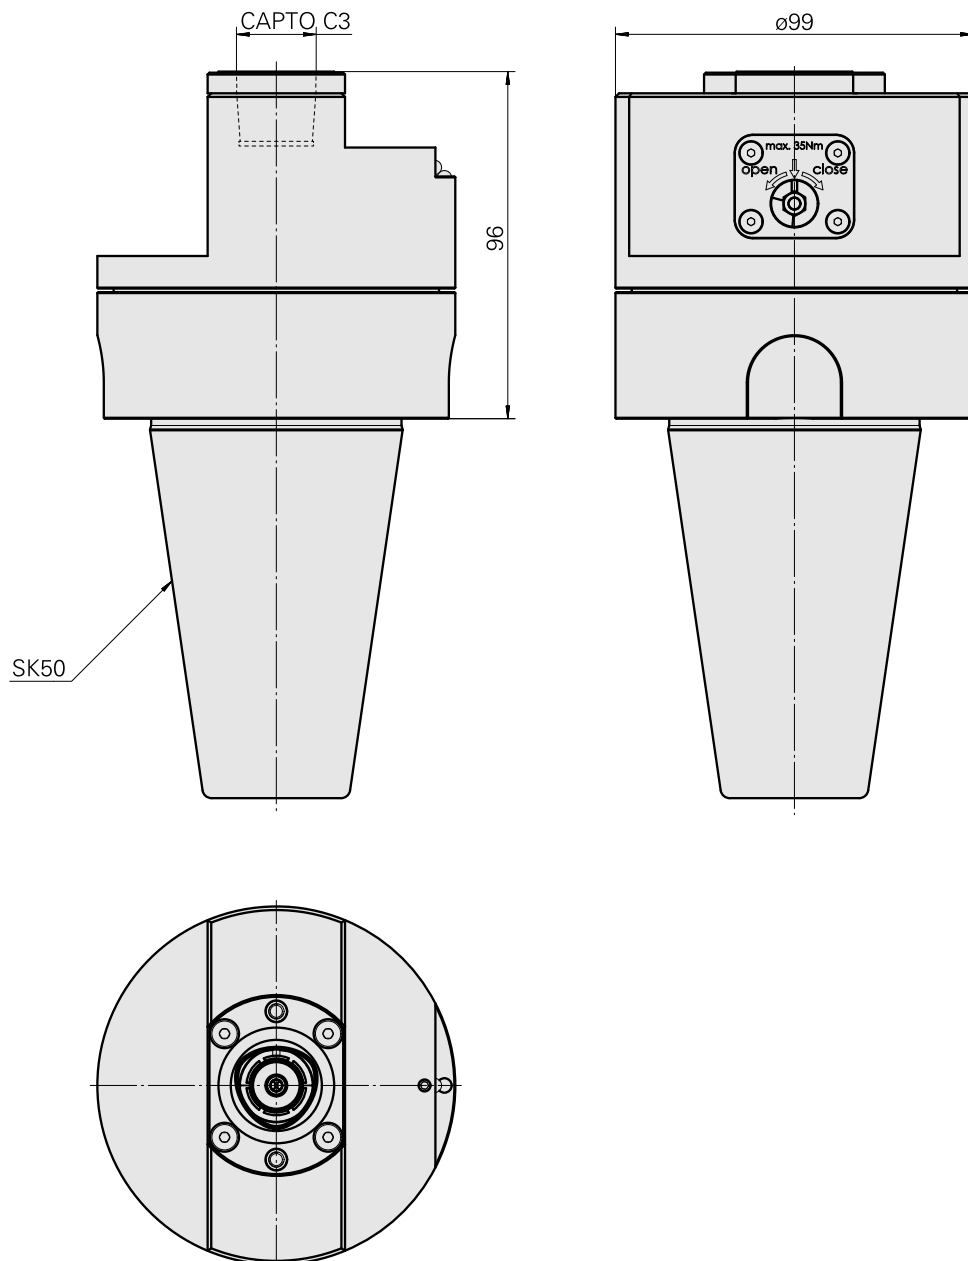

### Technical data

TH accessories category

Adapter for presetting units

Mounting

SK50

Tool mounting

CAPTO C3