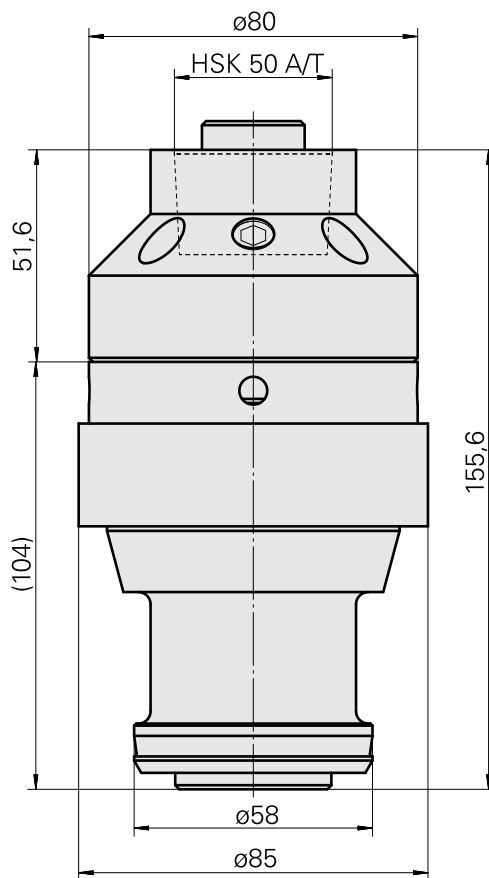

Mount

Technical data

TH accessories category

Adapter pre-adjustment block

Tool mounting

HSK 50

10785347
W9990498

INDEX