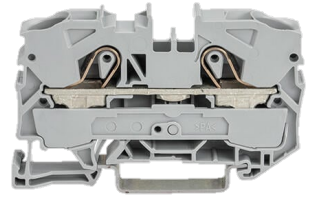

## Clip

### Technical data

<b>manufacturer product line</b>	Wago
<b>Electrical assemblies</b>	Terminal
<b>manufacturer product line</b>	Wago Serie 2010
<b>Length</b>	68 Millimeter
<b>Width</b>	10 Millimeter
<b>Height</b>	37 Millimeter
<b>Cross-section</b>	10 Square millimeter
<b>Number of wires/poles (ST)</b>	2 Piece
	BK - black