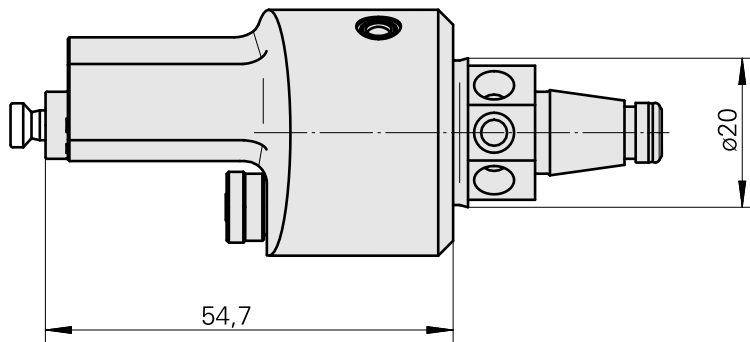

WFB 20-12 Horn Type B114, left

Technical data

TH accessories category

WFB 20-12

Mounting

Horn Type B114, left

Quick change inserts

Horn S-Mini