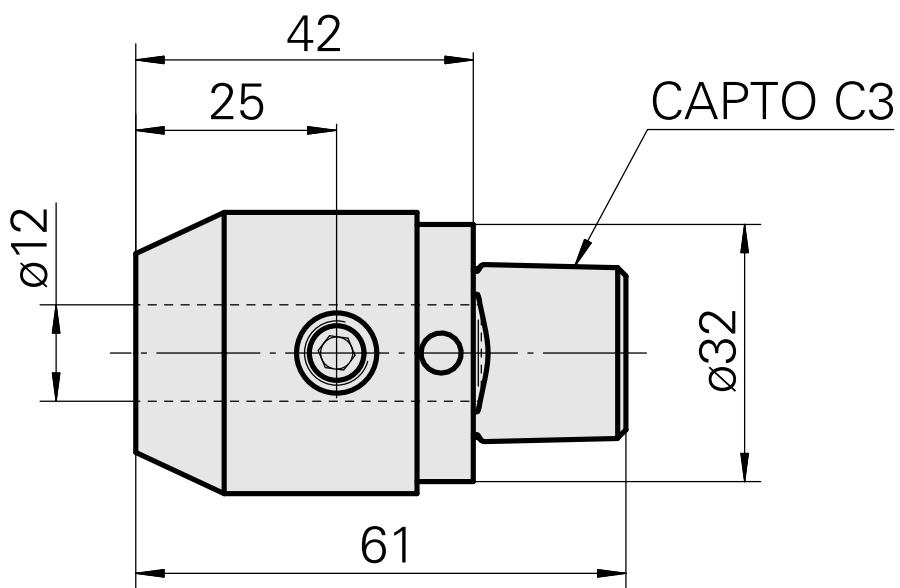

INDEX CAPTO C3 D12

Technical data

TH accessories category

INDEX CAPTO C3

Mounting

D12

Quick change inserts

Weldon mounting

Documents

No downloads available for this product

Accessories

Optional accessories

Other accessories

[Mounting sleeve with collar D12](#)

Product ID : 11060576

Previous product ID : W94280.21--

[Clamping sleeve D12](#)

Product ID : 10964938

Previous product ID : 993112.----
