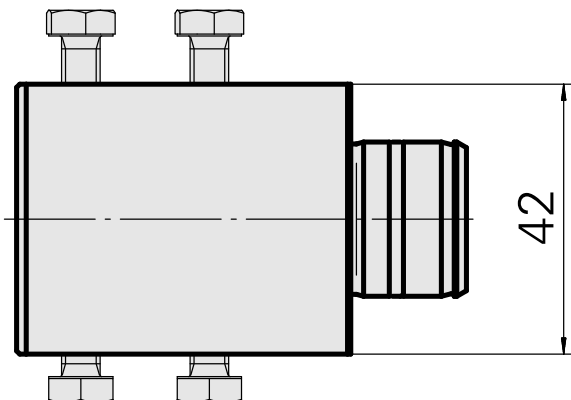

## Mount D25 (0.98 ")

### Technical data

|                      |  |
|----------------------|--|
| Drive                | not live   |
| Cooling              | internal   |
| Mounting             | D25  |
| Pressure             | 80 bar   |
| X [mm]               | 52 (2.05")   |
| Y [mm]               | -  |
| Z [mm]               | -  |
| INDEX TRAUB products | ABC65 • TNK42/65 • TNL18 •<br>TNL20 • TNL32-11 • TNL32 •<br>TNL32-11 compact • TNL20-11 •<br>• TNL32 compact • TNK40.2-10 •<br>TNL20.2 • TNK40.2 |