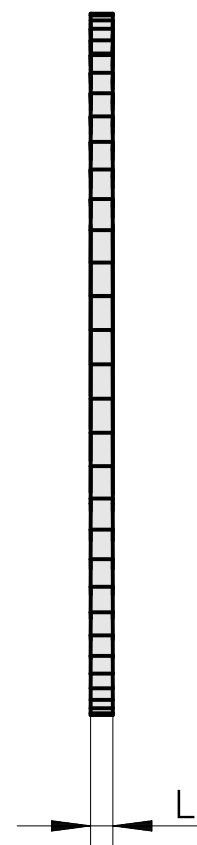

## Saw blade, circular saw blade width 1.6 mm (0.06")

### Technical data

TH accessories category

Circular saw blade d63

Tool mounting

16mm

10725710  
223010.6316

**INDEX**

---