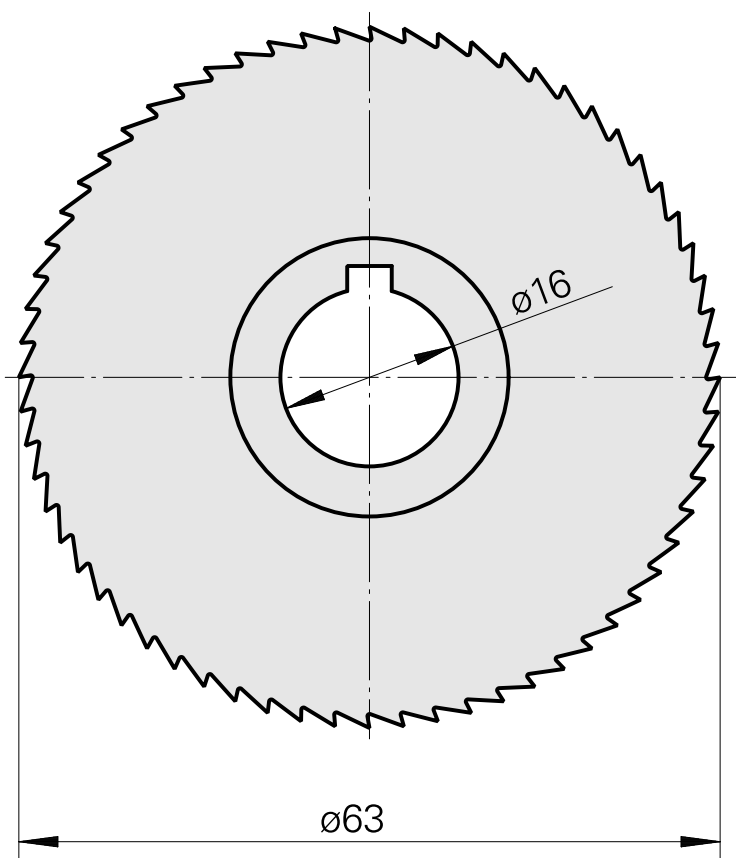

## Saw blade, circular saw blade width 1.6 mm (0.06")

### Technical data

TH accessories category

Circular saw blade d63

Tool mounting

16mm

10725710  
223010.6316

**INDEX**

---