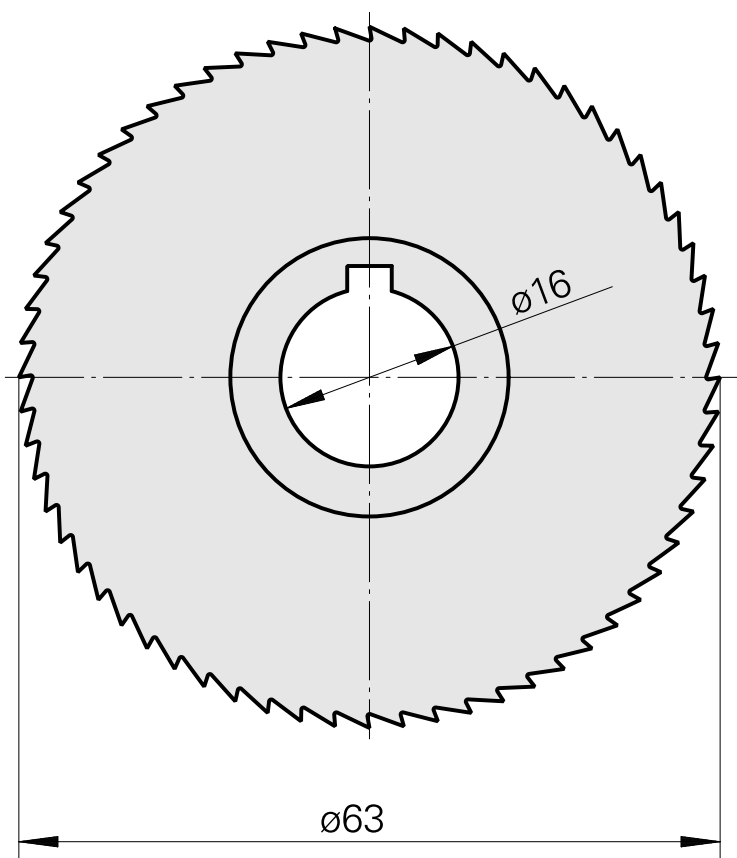

## Saw blade, circular saw blade width 1.6 mm (0.06")

### Technical data

TH accessories category

Circular saw blade d63

Tool mounting

16mm

10725710  
223010.6316

**INDEX**

---