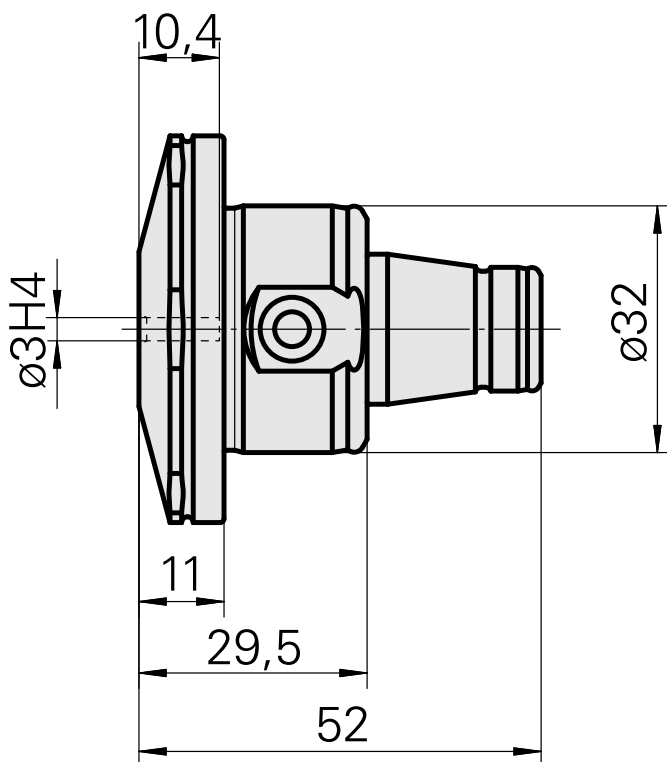

WFB 32-20 收缩配合刀柄 D3

Technical data

TH accessories category

WFB 32-20

Mounting

Shrink-fit mounting D3

Quick change inserts

shrink-fit mounting