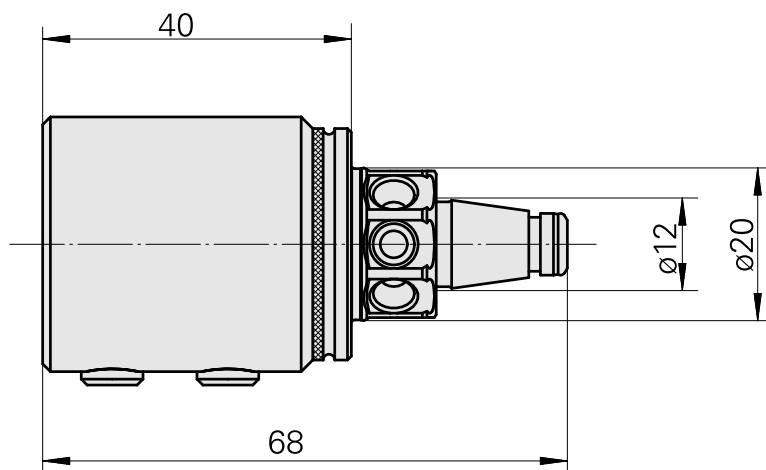

WFB 20-12 D20

Technical data

TH accessories category

WFB 20-12

Mounting

D20

Quick change inserts

Boring tool holder

Previous product ID : W68511.0403

TH accessories
category
Mounting sleeve with
collar

Mounting
D20

Tool mounting
3mm

[Mounting sleeve with collar D20/ 4mm](#)

Product ID : 10215398

Previous product ID : W68511.0404

TH accessories
category
Mounting sleeve with
collar

Mounting
D20

Tool mounting
4mm

[Mounting sleeve with collar D20/ 5mm](#)

Product ID : 10832261

Previous product ID : W68510.0405

TH accessories
category
Mounting sleeve with
collar

Mounting
D20

Tool mounting
5mm

[Mounting sleeve with collar D20/ 6mm](#)

Product ID : 10048953

Previous product ID : W68510.0406

TH accessories category Mounting sleeve with collar	Mounting D20	Tool mounting 6mm
--	-----------------	----------------------