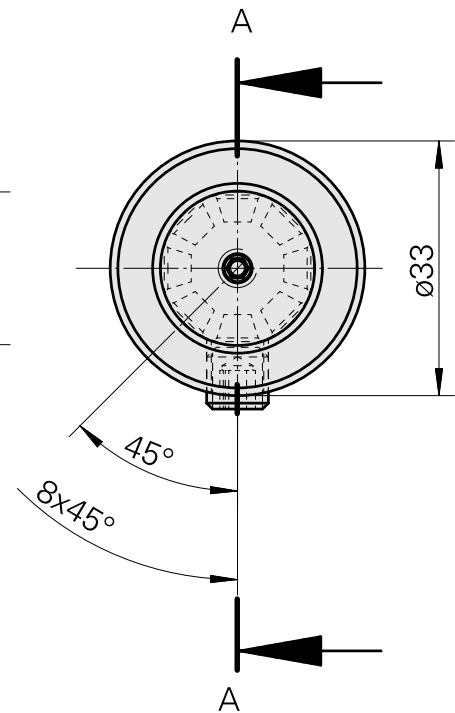

WFB 20-12 D20

Technical data

TH accessories category

WFB 20-12

Mounting

D20

Quick change inserts

Boring tool holder

Previous product ID : W68511.0403

TH accessories
category
Mounting sleeve with
collar

Mounting
D20

Tool mounting
3mm

[Mounting sleeve with collar D20/ 4mm](#)

Product ID : 10215398

Previous product ID : W68511.0404

TH accessories
category
Mounting sleeve with
collar

Mounting
D20

Tool mounting
4mm

[Mounting sleeve with collar D20/ 5mm](#)

Product ID : 10832261

Previous product ID : W68510.0405

TH accessories
category
Mounting sleeve with
collar

Mounting
D20

Tool mounting
5mm

[Mounting sleeve with collar D20/ 6mm](#)

Product ID : 10048953

Previous product ID : W68510.0406

TH accessories category Mounting sleeve with collar	Mounting D20	Tool mounting 6mm
--	-----------------	----------------------