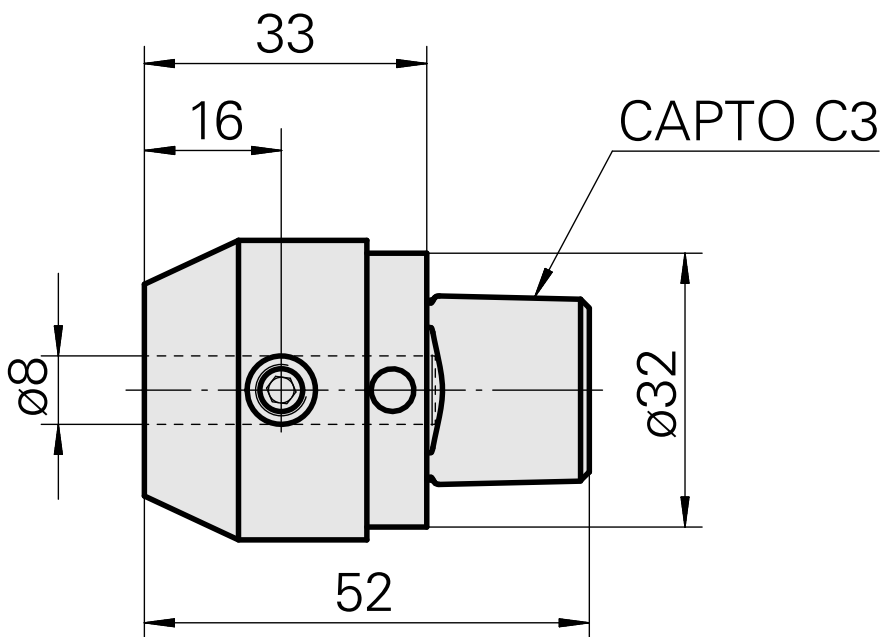

INDEX CAPTO C3 D8

Technical data

TH accessories category

INDEX CAPTO C3

Mounting

D8

Quick change inserts

Weldon mounting