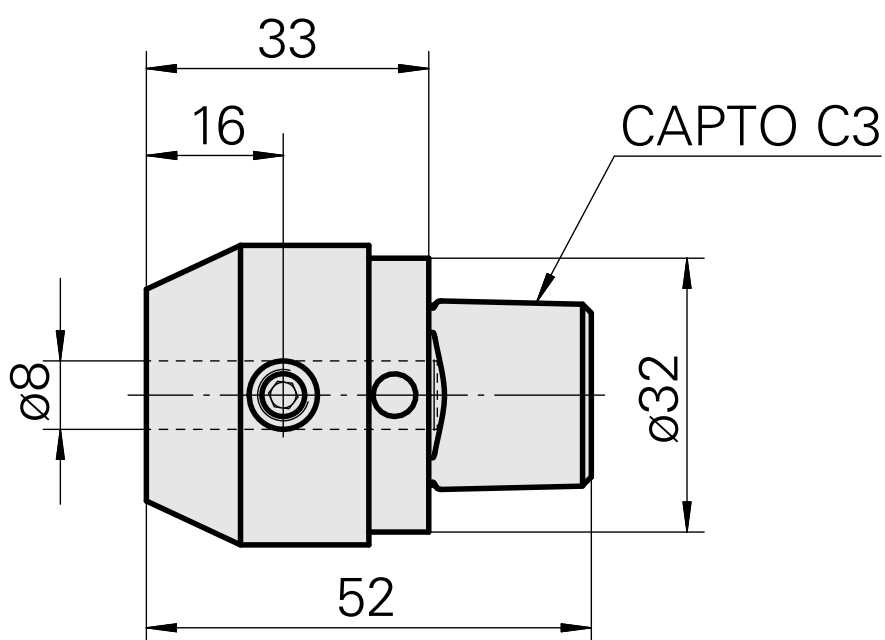

INDEX CAPTO C3 D8

Technical features

TH accessories category

INDEX CAPTO C3

Mounting

D8

Quick change inserts

Weldon mounting