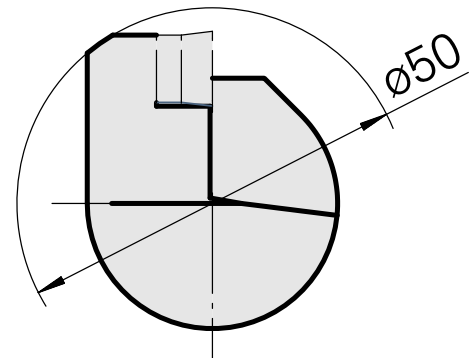

## INDEX CAPTO C3 for CC.. 09T3.., left, without gripper groove

### Technical data

TH accessories category

INDEX CAPTO C3

Mounting

for CC.. 09T3..

Quick change inserts

Turning tool holder