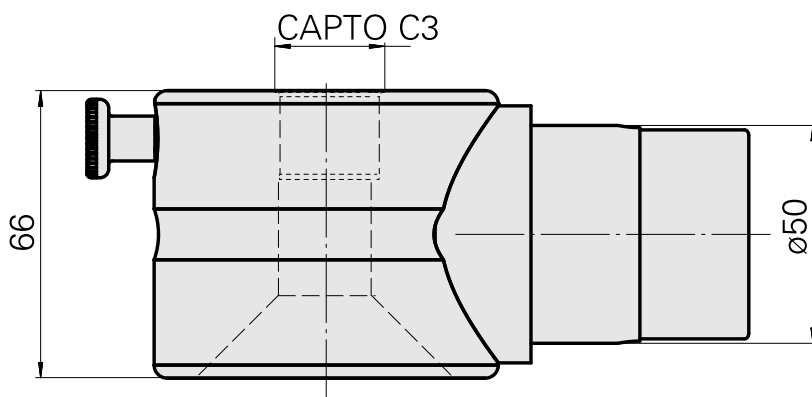

Adapter mounting aid INDEX CAPTO C3

Technical features

TH accessories category

Adapter mounting aid

Tool mounting

INDEX CAPTO C3

Documents

No downloads available for this product