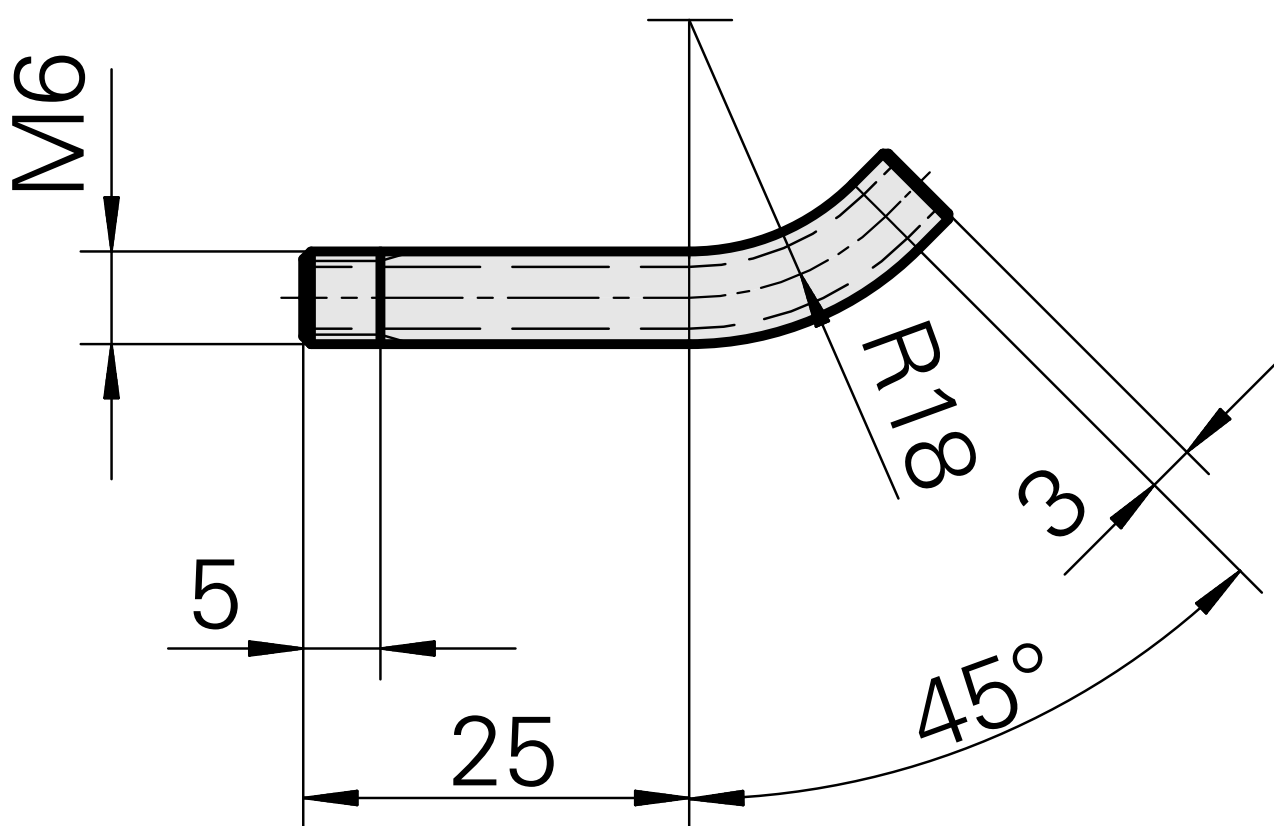

tube, M6x48,45°

Technical data

TH accessories category

Cooling lubricant tube

Mounting

M6

Documents

No downloads available for this product