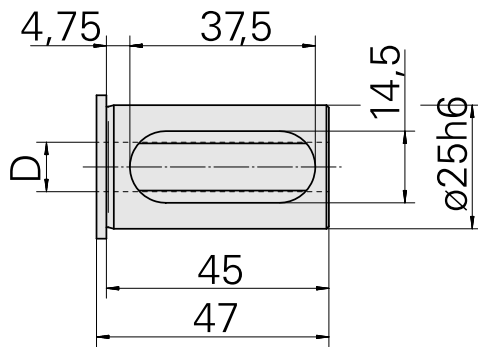

Mounting sleeve with collar D25/ 3/4"

Technical data

TH accessories category	Mounting sleeve with collar
Mounting	D25
Tool mounting	3/4"

Documents

No downloads available for this product