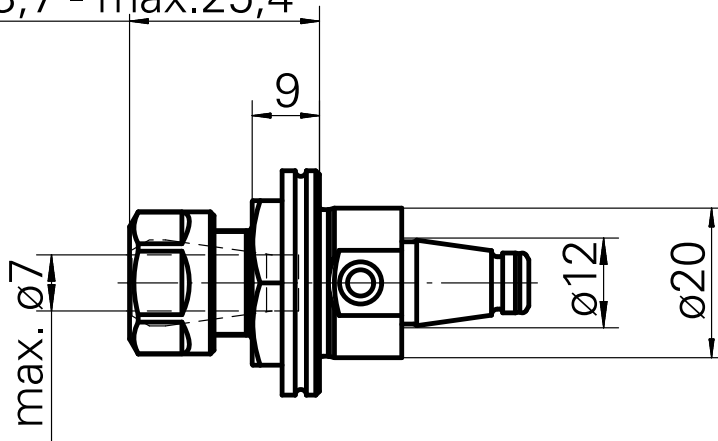

WFB 20-12 ER11

Technical data

TH accessories category

WFB 20-12

Mounting

ER11

Quick change inserts

collet mounting

min.23,7 - max.25,4

Documents

No downloads available for this product

Accessories

Required for operation

[Spanner](#)

Product ID : 10969996

Previous product ID : 490219.0111

Previous product ID : 322438

TH accessories category Clamping nut	Mounting ER11	Collet type ER 11	Clamping nut type Female thread
---	------------------	----------------------	------------------------------------