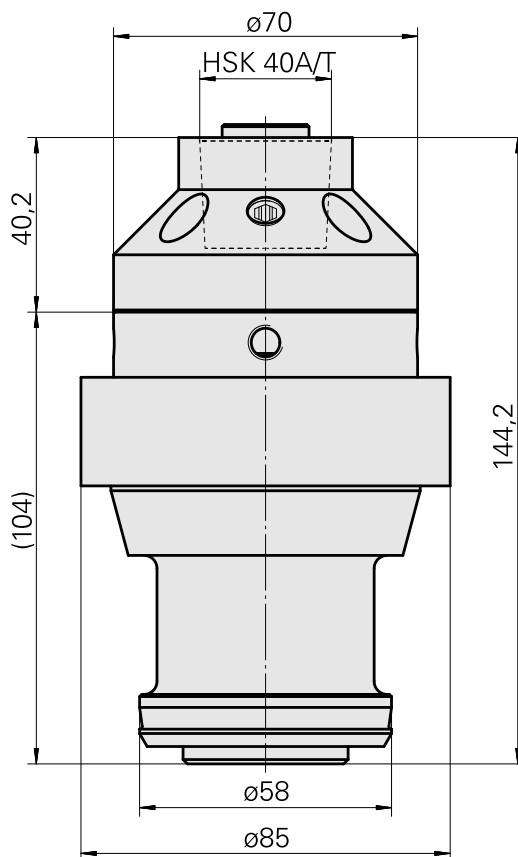

Mount

Technical data

TH accessories category

Adapter pre-adjustment block

Tool mounting

HSK 40

Documents

No downloads available for this product