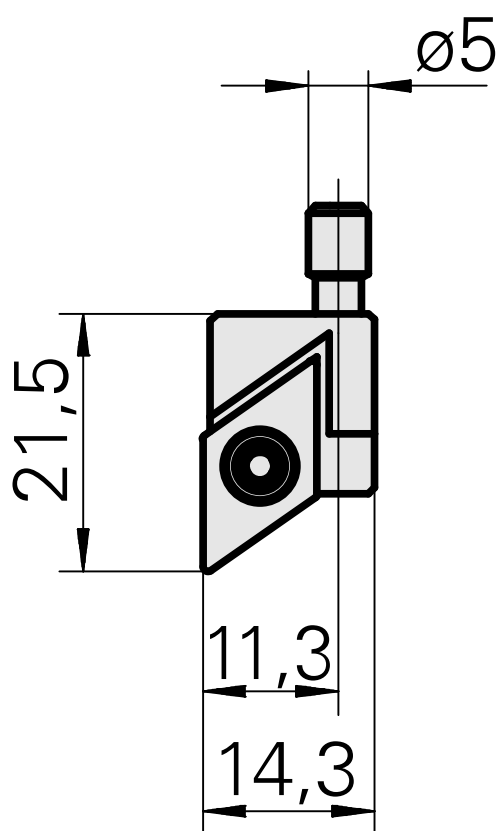

Cassette

Technical data

TH accessories category

Cassette, right

Mounting

for DC.. 11T3..

Documents

No downloads available for this product