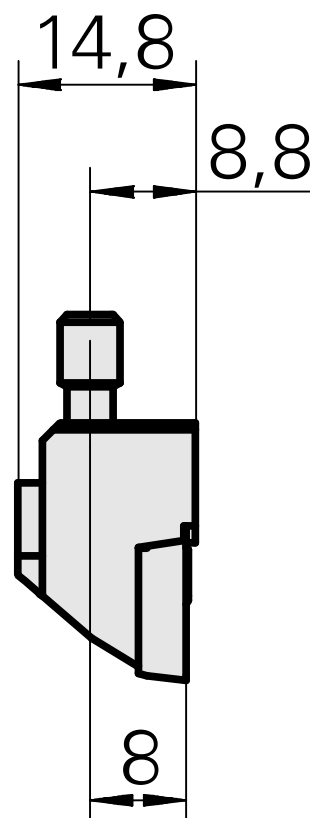

Cassette

Technical data

TH accessories category

Cassette, right

Mounting

for DC.. 11T3..

Documents

No downloads available for this product