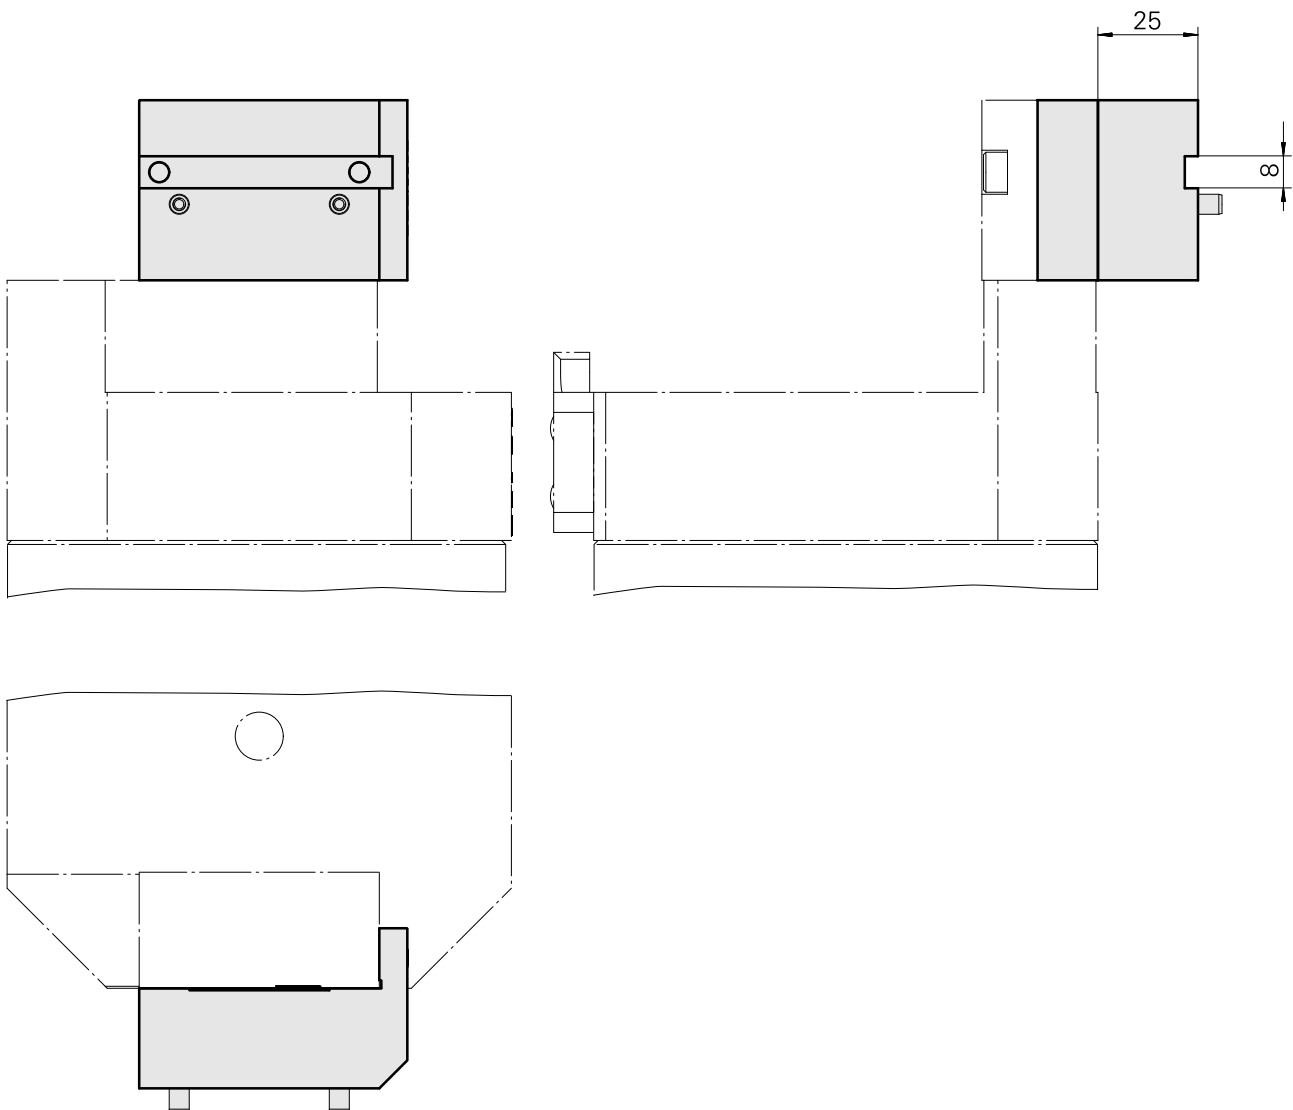

## Adapter plate, Rotated 90°

### Technical data

TH accessories category

Plate rear drilling unit MS16