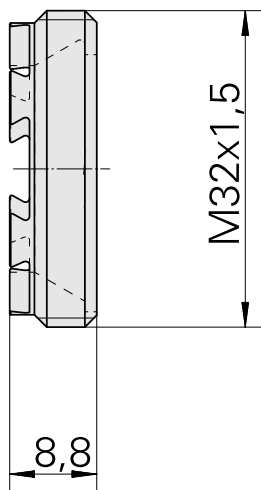

Clamping nut

Technical data

TH accessories category

Clamping nut

Mounting

ER25

Collet type

ER 25

Clamping nut type

Male thread

10630063
901939.5251

INDEX

Documents

No downloads available for this product