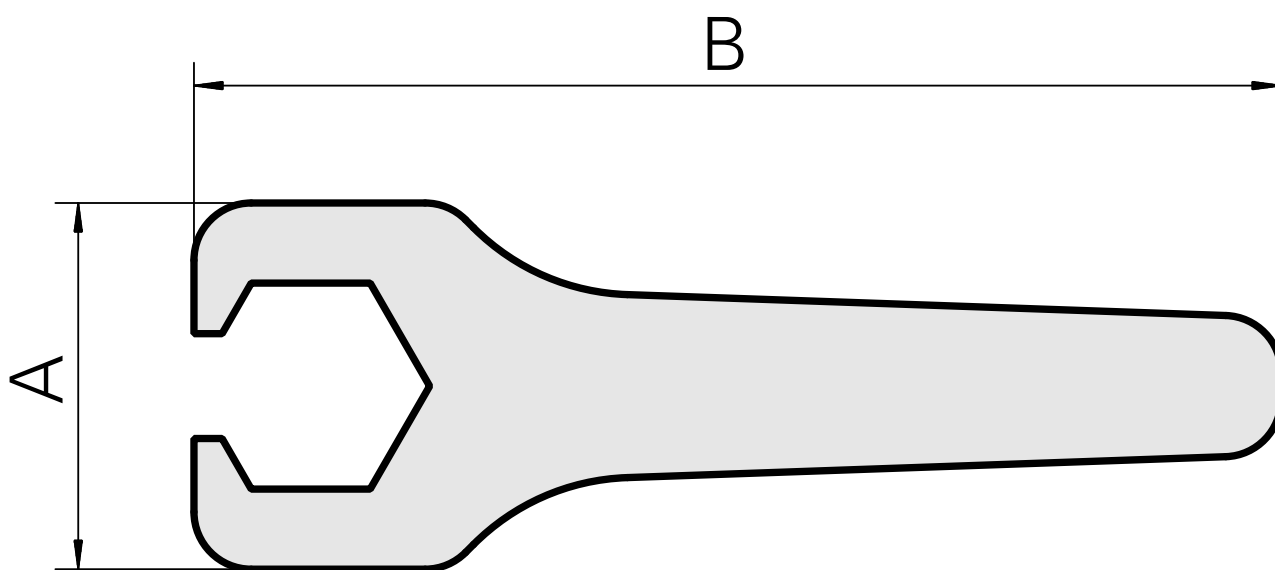

Spanner

Technical data

TH accessories category

Tool

Mounting

ER20

Collet type

ER 20

Clamping nut type

Female thread

Tools for Collet chucks

Clamping nut wrench