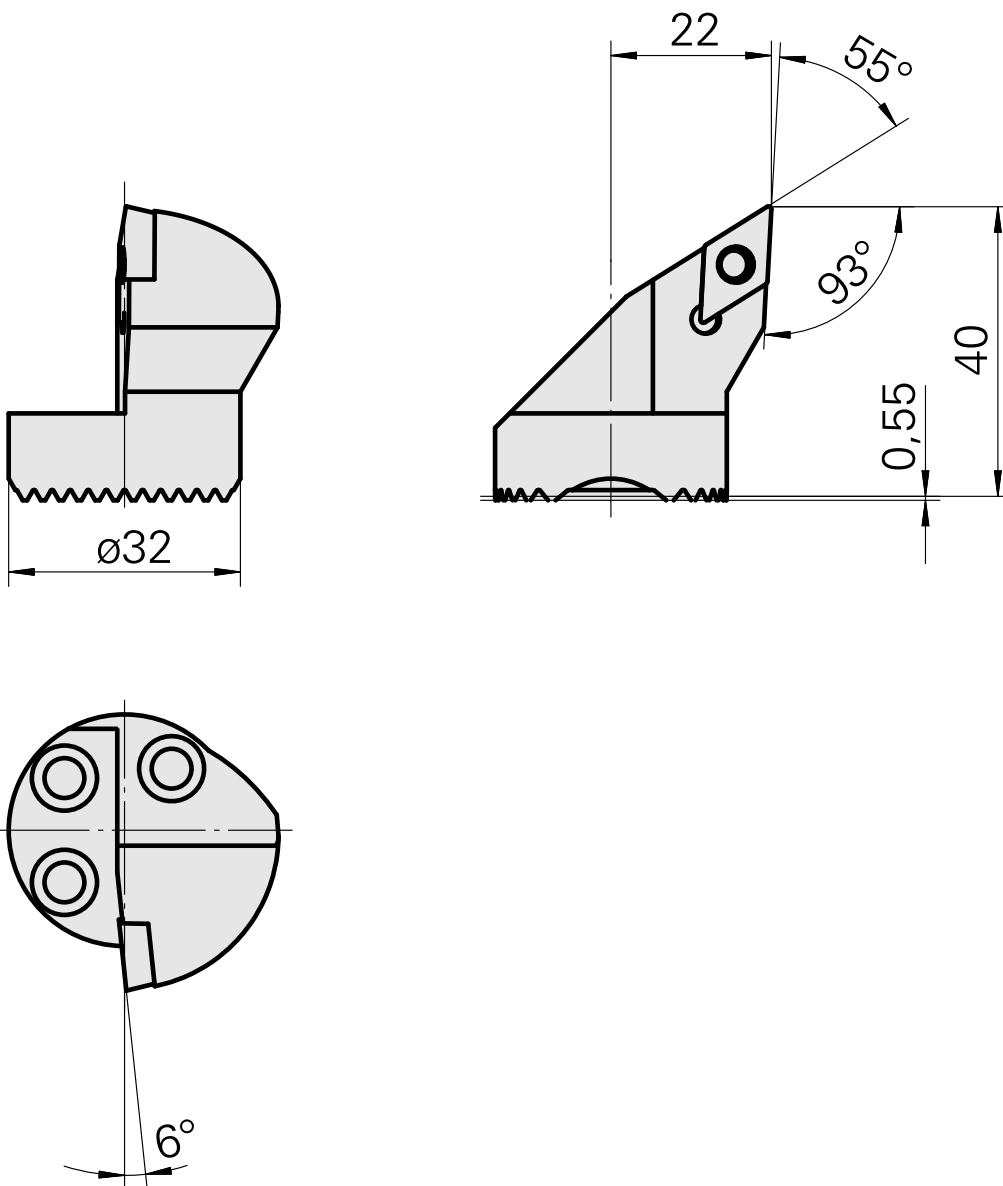

## Boring head for DC.. 11T3..

### Technical data

Mounting	for DC.. 11T3..
Cooling	internal
Pressure	50 bar
X [mm]	40 (1.57")
Z [mm]	22 (0.87)
INDEX TRAUB products	G220.3 • G220 • R200 • TNX65/42 • TNX220.3

10586077  
W9990280

**INDEX**

## Accessories

Required for operation

[Countersunk screw Wohlhaupter Nr. 115673](#)

Product ID : 10587078

Previous product ID : W00013.0026

---