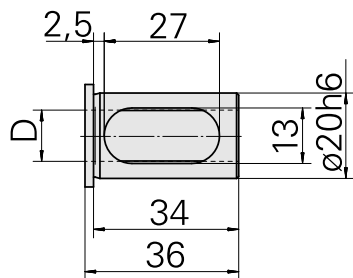

Mounting sleeve with collar D20/ 12mm

Technical data

TH accessories category	Mounting sleeve with collar
Mounting	D20
Tool mounting	12mm

Documents

No downloads available for this product