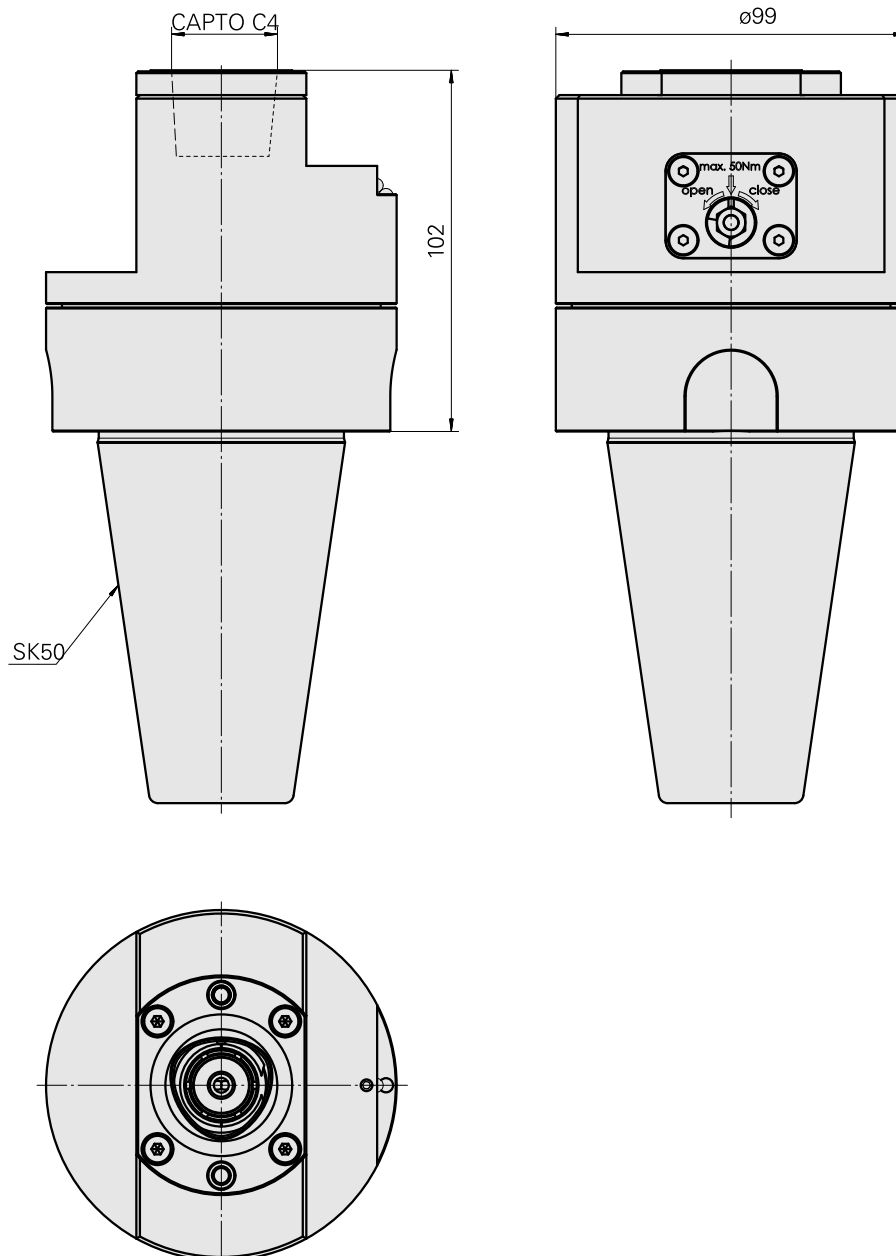

Presetting device /INDEX CAPTO C4

Technical data

TH accessories category

Adapter for presetting units

Mounting

SK50

Tool mounting

CAPTO C4