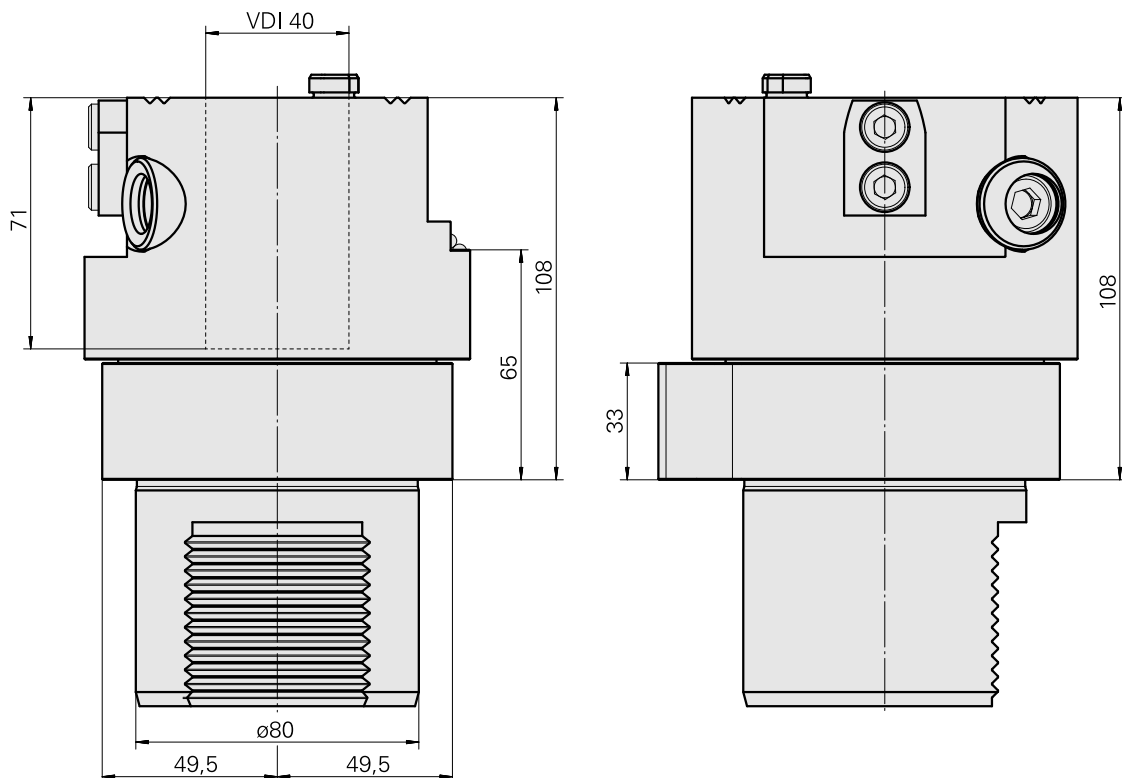

Presetting device D80/VDI40

Technical data

TH accessories category

Adapter for presetting units

Mounting

D80 for presetting devices

Tool mounting

VDI 40