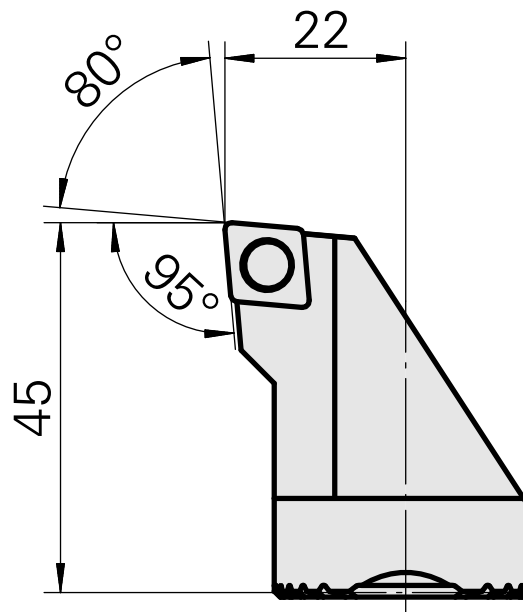

Boring head for CC.. 09T3..

Technical data

Mounting	for CC.. 09T3..
Cooling	internal
Pressure	50 bar
X [mm]	45 (1.77")
Z [mm]	22 (0.87)
INDEX TRAUB products	G220.3 • R200 • TNX65/42 • TNX220.3

Documents

Non sono disponibili download per questo prodotto

Accessories

Optional accessories

Other accessories

[Countersunk screw Wohlhaupter Nr. 115673](#)

Product ID : 10587078

Previous product ID : W00013.0026
