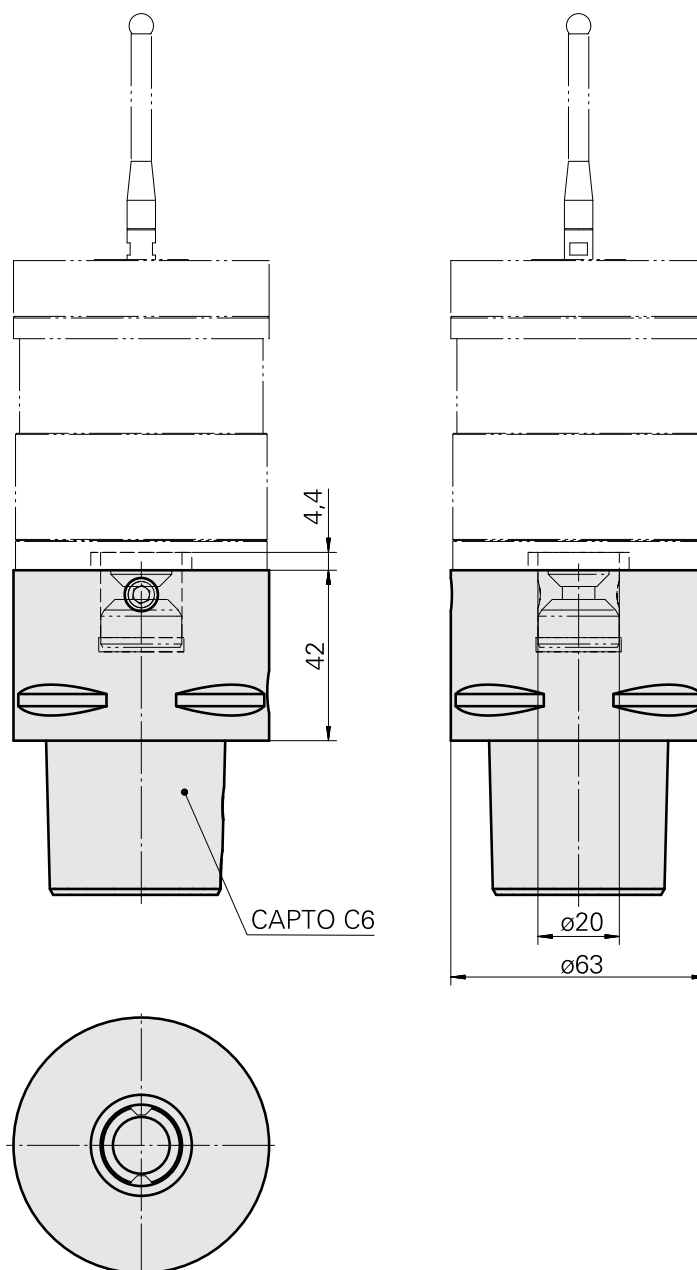

## INDEX CAPTO C6, Probe holder Renishaw D20

### Technical data

TH accessories category

INDEX CAPTO C6

Tool mounting

Renishaw D20

Quick change inserts

Probe holder