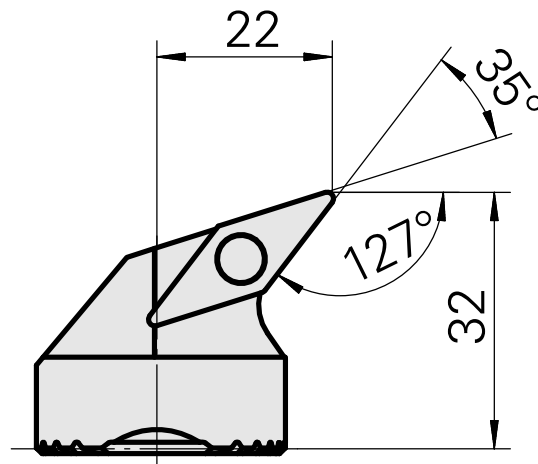

Boring head for VC.. 1604..

Technical data

| | |
|-----------------------------|---|
| Mounting | for VC.. 1604.. |
| Cooling | internal |
| Pressure | 50 bar |
| X [mm] | 32 (1.26") |
| Z [mm] | 22 (0.87) |
| INDEX TRAUB products | G220.3 • G220 • R200 • TNX65/42 • TNX220.3 |