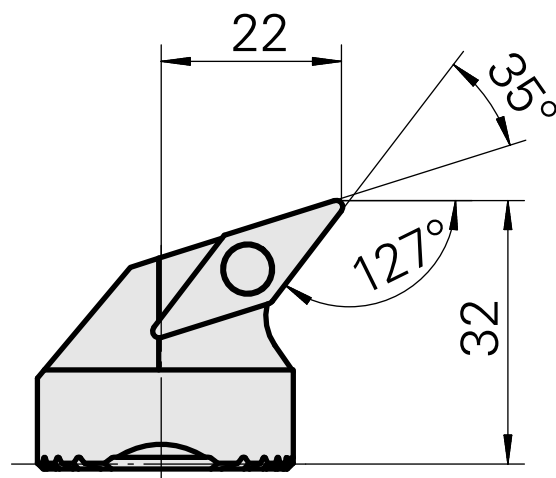

Boring head for VC.. 1604..

Technical data

Mounting	for VC.. 1604..
Cooling	internal
Pressure	50 bar
X [mm]	32 (1.26")
Z [mm]	22 (0.87)
INDEX TRAUB products	G220.3 • R200 • TNX65/42 • TNX220.3

Documents

No downloads available for this product

Accessories

Optional accessories

Other accessories

[Countersunk screw Wohlhaupter Nr. 115673](#)

Product ID : 10587078

Previous product ID : W00013.0026
