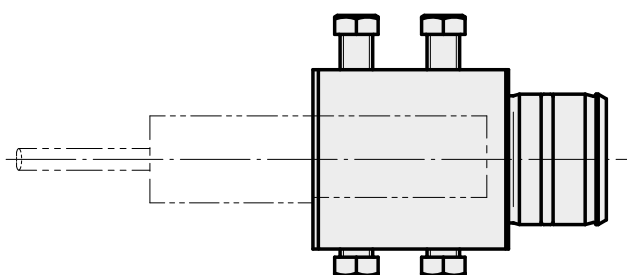

## Mount D16 (0.63 ")

### Technical data

Drive	not live
Cooling	internal
Mounting	D16
Pressure	80 bar
X [mm]	36 (1.42")
Y [mm]	-
Z [mm]	-
INDEX TRAUB products	ABC65 • TNK42/65 • TNL18 • TNL20 • TNL32-11 • TNL32 • TNL32-11 compact • TNL20-11 • TNL32 compact • TNK40.2-10 • TNL20.2 • TNK40.2