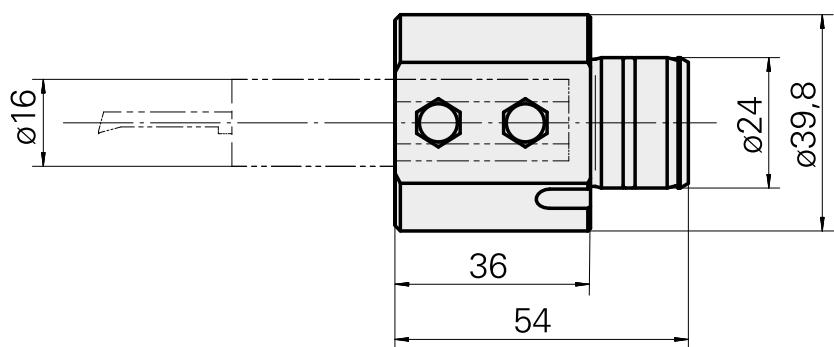

## Mount D16 (0.63 ")

### Technical data

Drive	not live
Cooling	internal
Mounting	D16
Pressure	80 bar
X [mm]	36 (1.42")
Y [mm]	-
Z [mm]	-
INDEX TRAUB products	ABC65 • TNK42/65 • TNL18 • TNL20 • TNL32-11 • TNL32 • TNL32-11 compact • TNL20-11 • TNL32 compact • TNK40.2-10 • TNL20.2 • TNK40.2