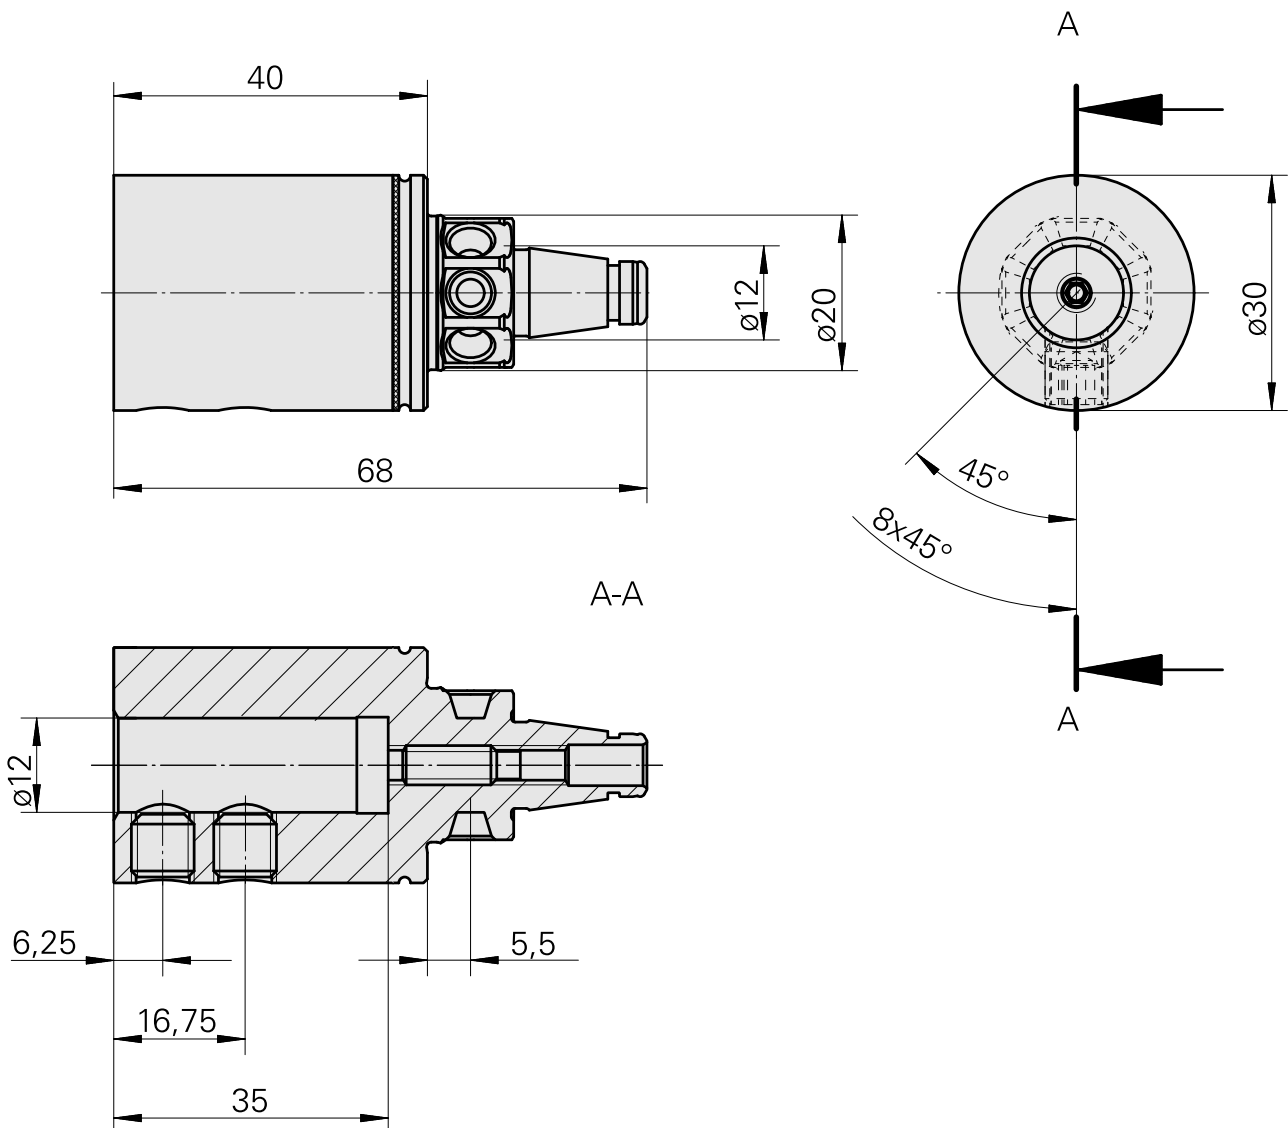

WFB 20-12 D12

Technical data

TH accessories category	WFB 20-12
Mounting	D12
Quick change inserts	Boring tool holder

Documents

No downloads available for this product

Accessories

Optional accessories

Other accessories

[Mounting sleeve with collar D12](#)

Product ID : 11060576

Previous product ID : W94280.21--

[Adjusting screw M 5x15](#)

Product ID : 10491071

Previous product ID : 326794

[SET SCREW 8X8-913](#)

Product ID : 10921433

Previous product ID : 410156.0808
