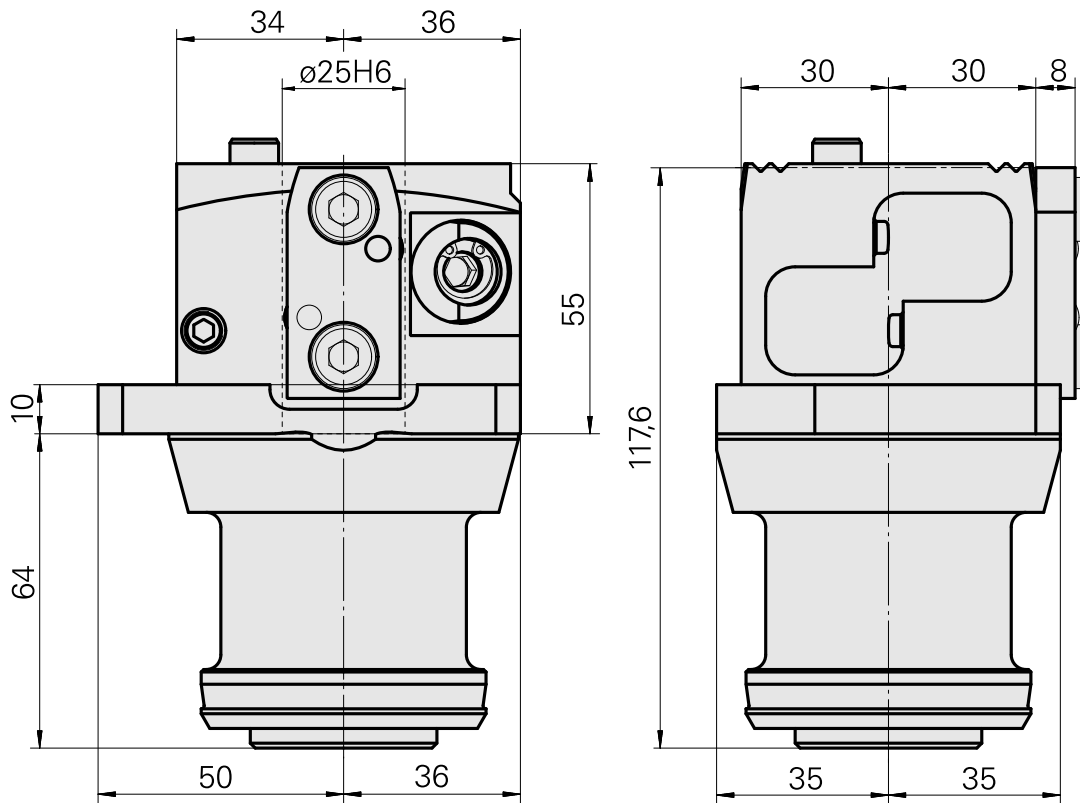

## Mount VDI25

### Technical data

TH accessories category

Adapter pre-adjustment block

Tool mounting

VDI 25