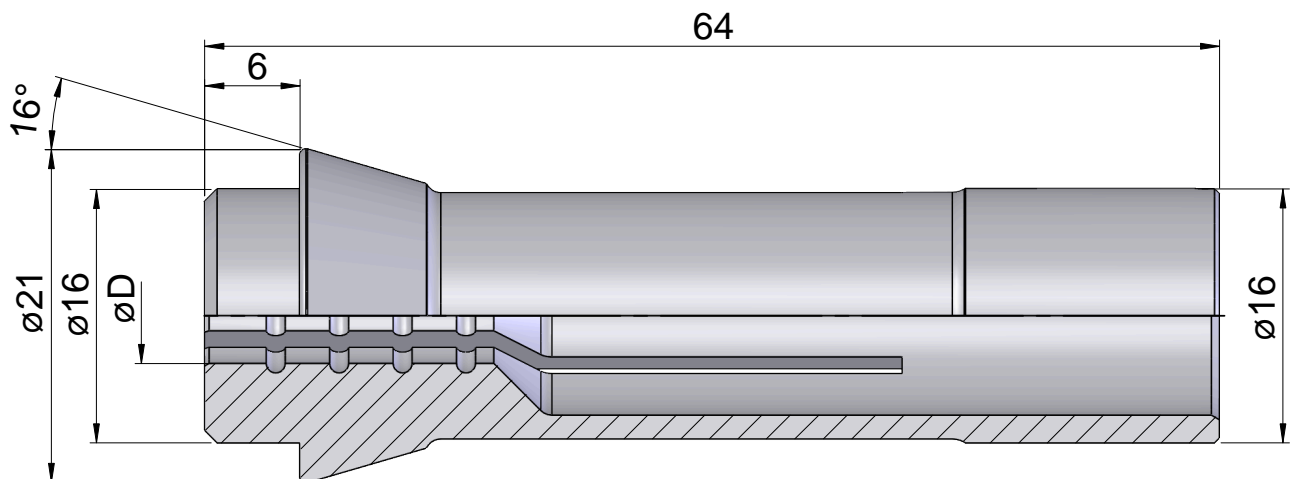

Clamping collet 1212E/F16 $\varnothing=13,00$

Technical data

There are currently no additional technical features stored for this product

Documents

No downloads available for this product