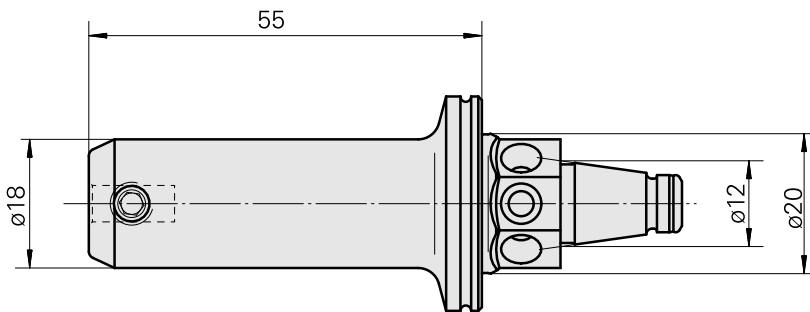

WFB 20-12 Horn Type 105

Technical data

TH accessories category

WFB 20-12

Mounting

Horn Type 105

Quick change inserts

Horn S-Mini