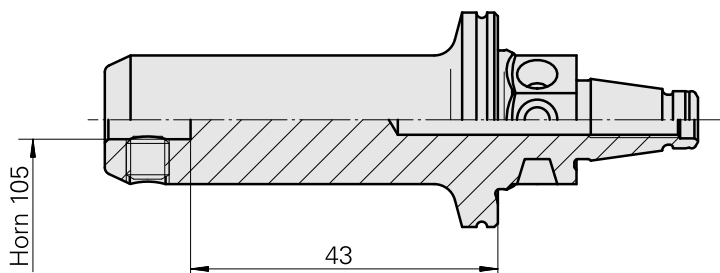

WFB 20-12 Horn Type 105

Technical data

TH accessories category

WFB 20-12

Mounting

Horn Type 105

Quick change inserts

Horn S-Mini