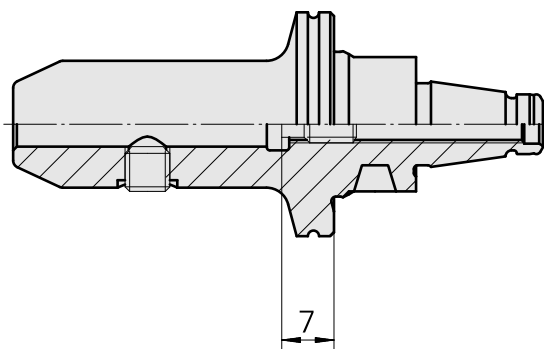

WFB 20-12 D6

Technical data

TH accessories category	WFB 20-12
Mounting	D6
Quick change inserts	Weldon mounting

Documents

No downloads available for this product

Accessories

Optional accessories

Other accessories

[Adjusting screw M 5x10](#)

Product ID : 10674886

Previous product ID : 326793

[Clamping screw M 6x 6 \(106AWS\)](#)

Product ID : 10565283

Previous product ID : 326789
