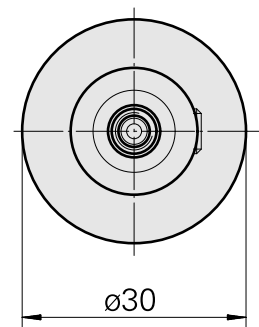

WFB 20-12 D6

Technical data

TH accessories category	WFB 20-12
Mounting	D6
Quick change inserts	Weldon mounting

Documents

No downloads available for this product

Accessories

Optional accessories

Other accessories

[Adjusting screw M 5x10](#)

Product ID : 10674886

Previous product ID : 326793

[Clamping screw M 6x 6 \(106AWS\)](#)

Product ID : 10565283

Previous product ID : 326789
