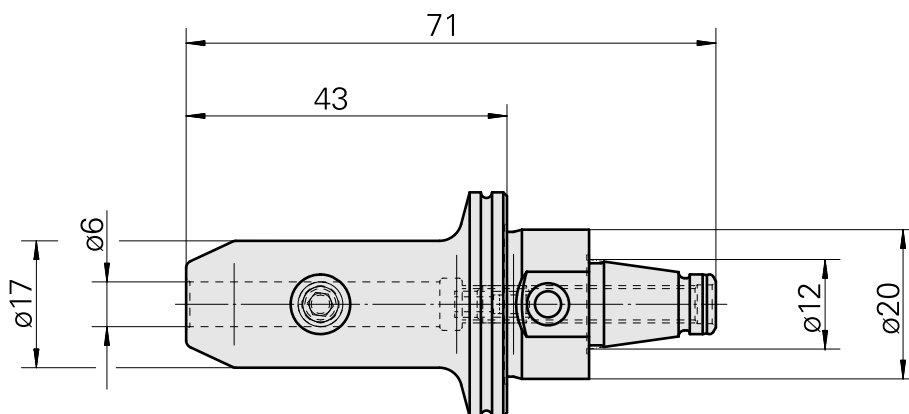

WFB 20-12 D6

Technical data

TH accessories category	WFB 20-12
Mounting	D6
Quick change inserts	Weldon mounting

Documents

No downloads available for this product

Accessories

Optional accessories

Other accessories

[Adjusting screw M 5x10](#)

Product ID : 10674886

Previous product ID : 326793

[Clamping screw M 6x 6 \(106AWS\)](#)

Product ID : 10565283

Previous product ID : 326789
