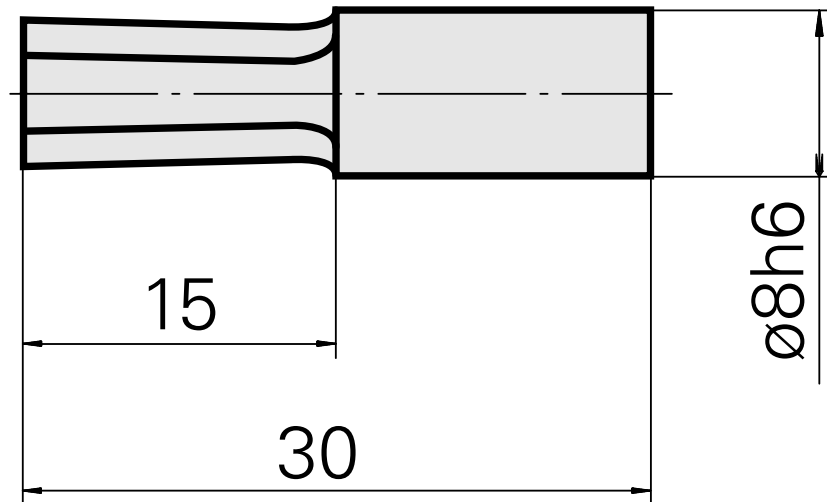

## Broach SW6 mm

### Technical data

TH accessories category

Broach

Mounting

SW6 mm

Tool mounting

8mm