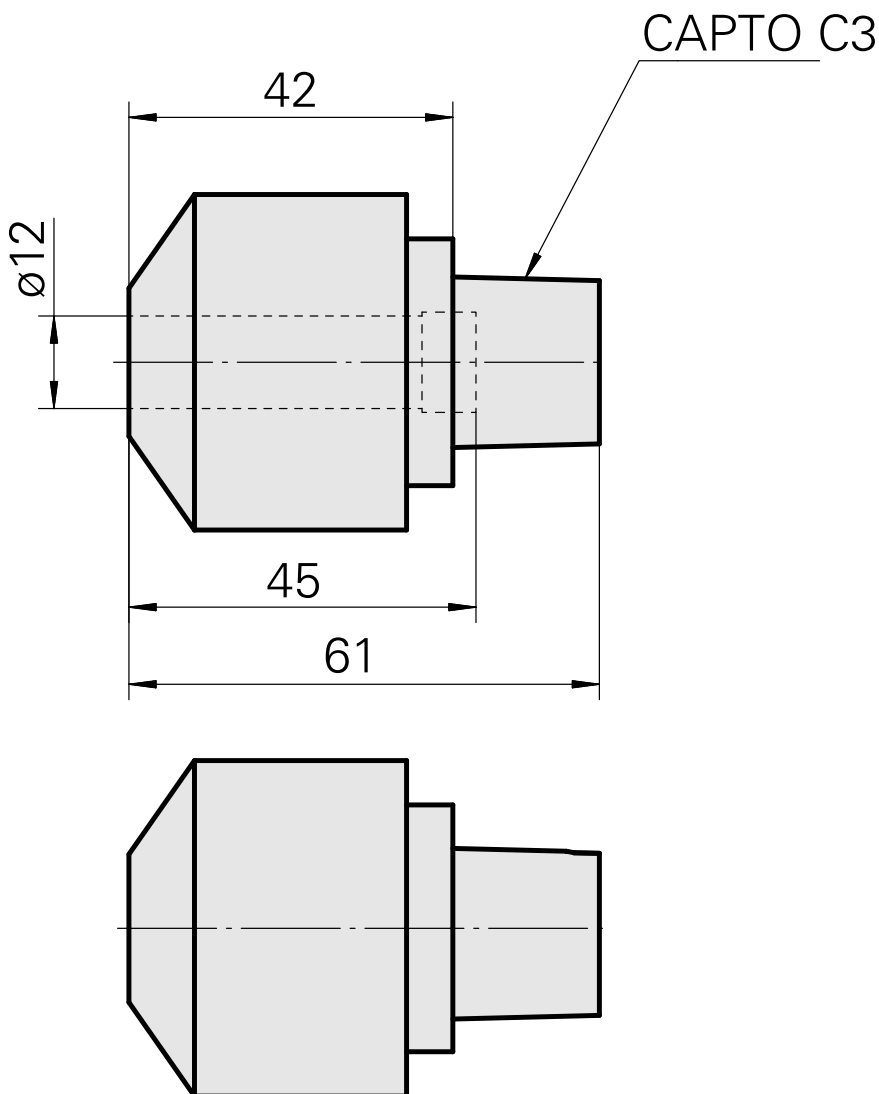

INDEX CAPTO C3 Hydraulic expansion chuck

Technical data

TH accessories category

INDEX CAPTO C3

Mounting

Hydraulic expansion chuck D12

Quick change inserts

hydraulic expan. mounting

[Reductions Hydraulic Expansion D12](#)

Product ID : 10945239

Previous product ID : W99911--
