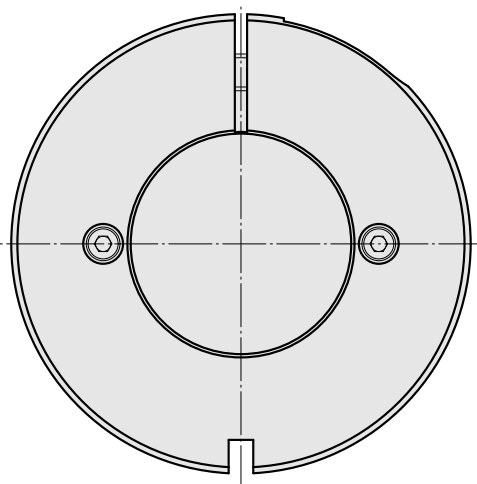

### Technical data

TH accessories category

Reductions Hydraulic Expansion

Mounting

D51

Tool mounting

D36