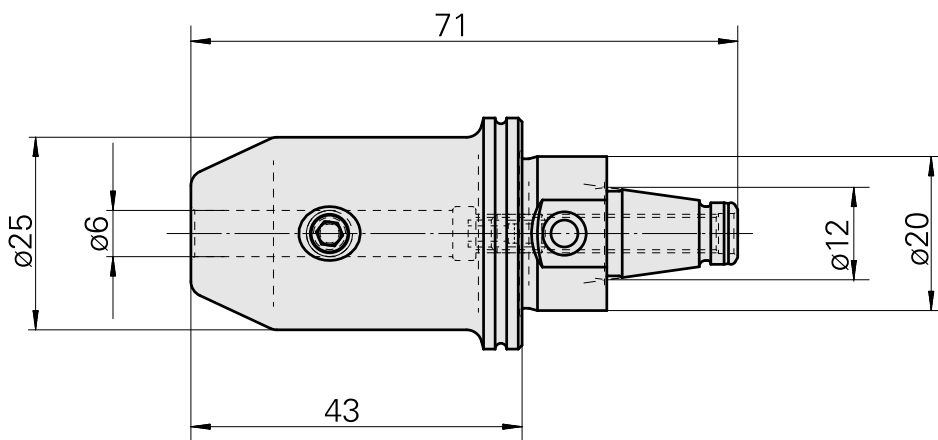

WFB 20-12 D6

Technical data

TH accessories category	WFB 20-12
Mounting	D6
Quick change inserts	Weldon mounting

Documents

No downloads available for this product

Accessories

Optional accessories

Other accessories

[Adjusting screw M 5x10](#)

Product ID : 10674886

Previous product ID : 326793

[Clamping screw M 6x 6 \(106AWS\)](#)

Product ID : 10565283

Previous product ID : 326789
