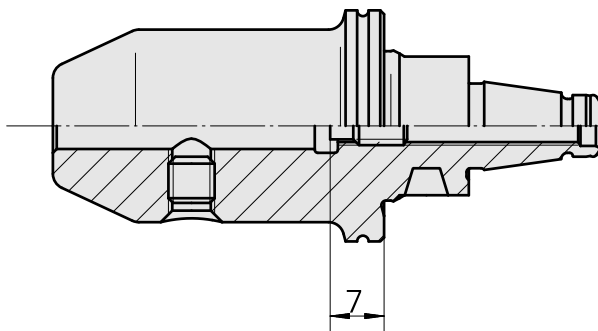

WFB 20-12 D6

Technical data

TH accessories category	WFB 20-12
Mounting	D6
Quick change inserts	Weldon mounting

Documents

No downloads available for this product

Accessories

Optional accessories

Other accessories

[Adjusting screw M 5x10](#)

Product ID : 10674886

Previous product ID : 326793

[Clamping screw M 6x 6 \(106AWS\)](#)

Product ID : 10565283

Previous product ID : 326789
