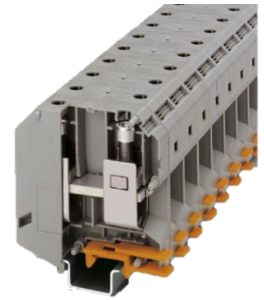

Clip

Technical data

Electrical assemblies	Terminal
Length	70.5 Millimeter
Width	20 Millimeter
Height	83.5 Millimeter
Cross-section	50 Square millimeter
Number of wires/poles (ST)	2 Piece
	GY - grey

No 3-side view is currently available for this product