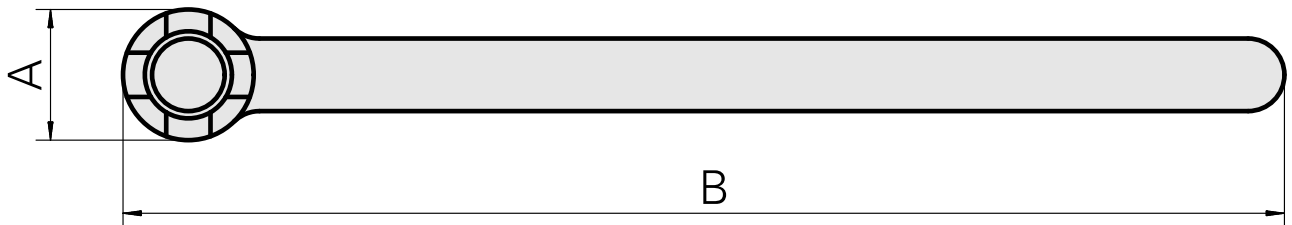

mill arbor wrench

Technical data

TH accessories category

Tool

Mounting

Milling shaft D22

Tools for Collet chucks

Mill arbor wrench