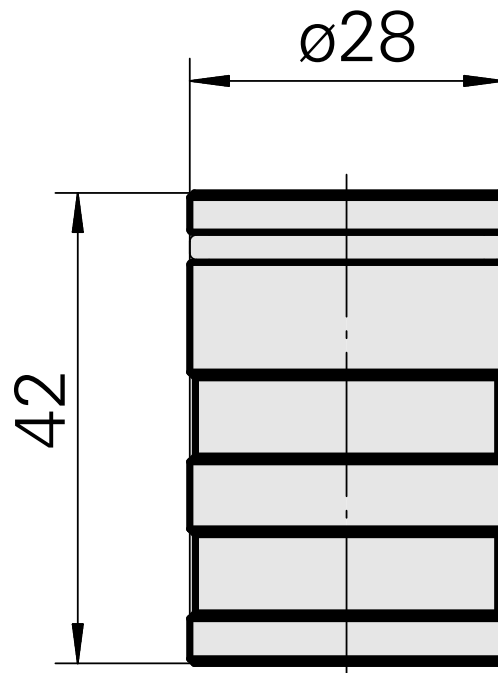

Blanking plug Shank 28

Technical data

Shank TNL

Drive

INDEX TRAUB products

Shank 28

not live

TNL12 • TNL12.2