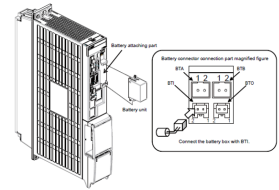

Battery C52023 (MDS-BAT6V1SET)

Technical data

Electrical assemblies

Battery

Current

1.7 Ampere

Voltage

6 Volt