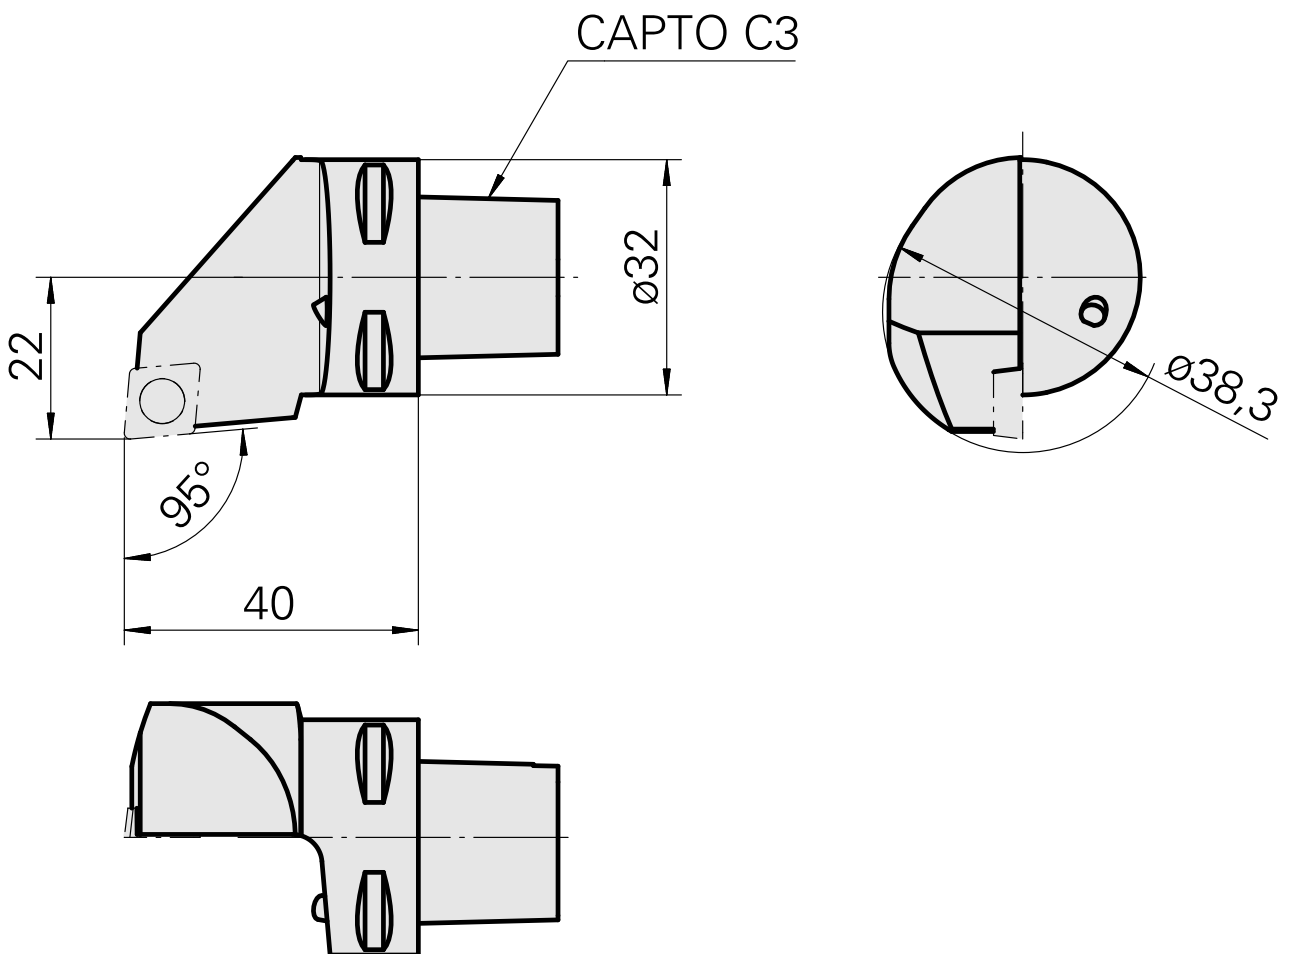

INDEX CAPTO C3 for CC.. 09T3.., right, with gripper groove

Technical data

TH accessories category

INDEX CAPTO C3

Mounting

for CC.. 09T3..

Quick change inserts

Turning tool holder