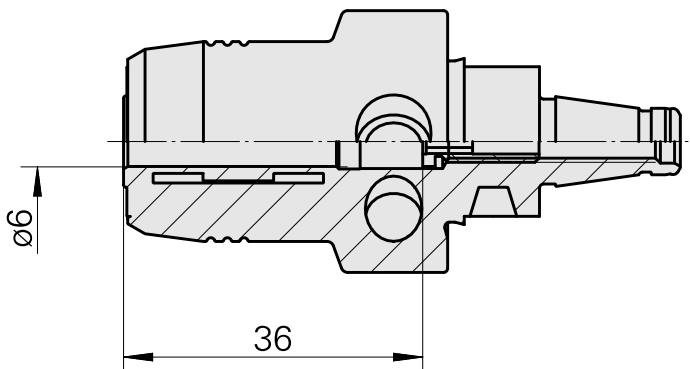

### Technical data

TH accessories category

WFB 20-12

Mounting

Hydraulic expansion chuck D6

Quick change inserts

hydraulic expan. mounting