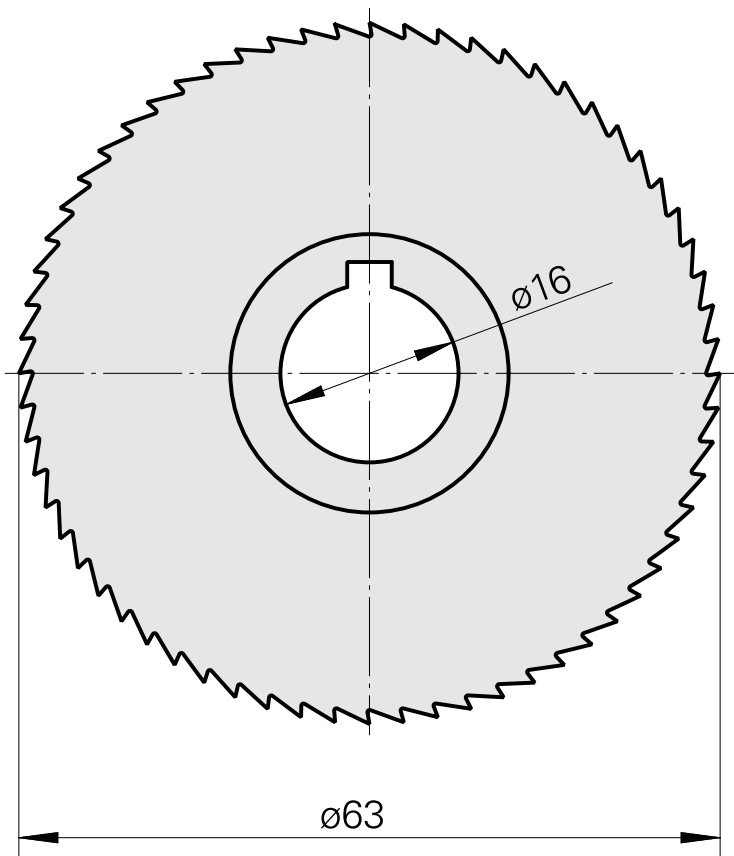

Saw blade, circular saw blade width 0.6 mm (0.023")

Technical data

TH accessories category	Circular saw blade d63
Tool mounting	16mm

10358779
223010.6306

INDEX

Documents

No downloads available for this product