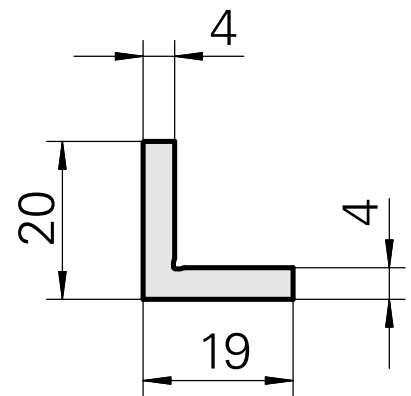

## Angle, Height 4 mm, Width 4 mm

### Technische Daten

TH accessories category

Compensation bracket

Mounting

Square 20x20