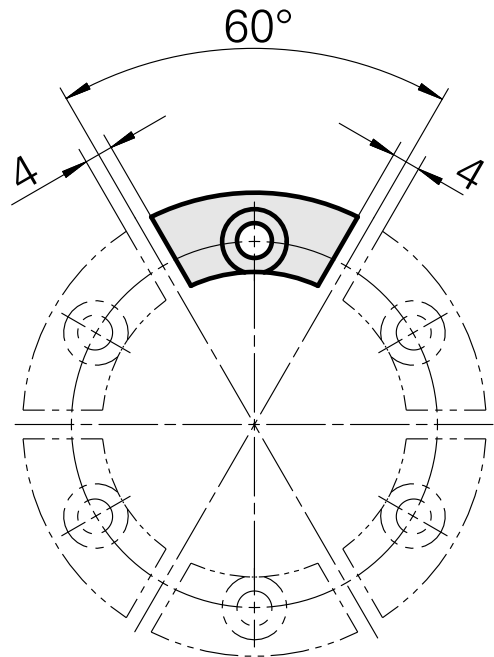

## Cover plate Circular prism

### Technical data

Shank TNL	Circular prism
Drive	not live
Fixation TNL	Central tensioning screw
INDEX TRAUB products	TNL12 • TNL12.2

10297555  
950551

**INDEX**

---