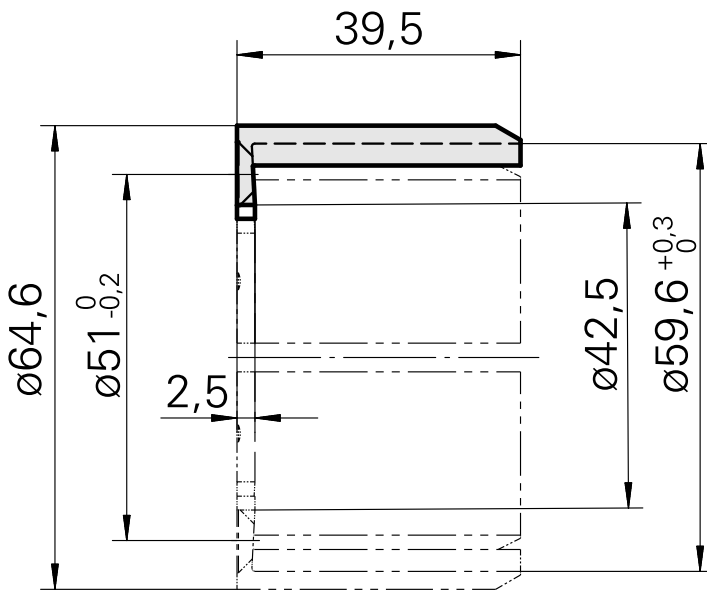

## Cover plate Circular prism

### Technical data

Shank TNL	Circular prism
Drive	not live
Fixation TNL	Central tensioning screw
INDEX TRAUB products	TNL12 • TNL12.2

10297555  
950551

**INDEX**

---