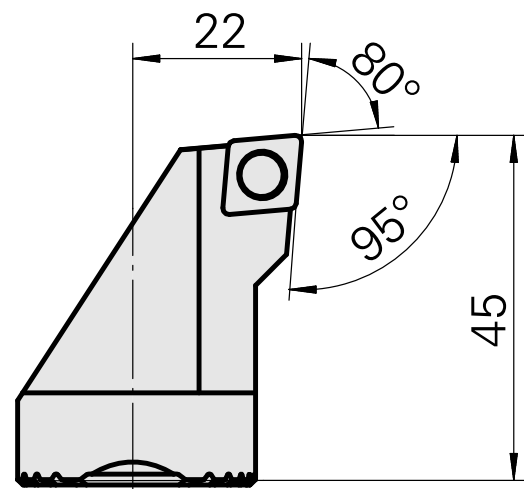

X [mm]

45 (1.77")

Z [mm]

22 (0.87)

INDEX TRAUB products

G220.3 • G220 • R200 • TNX65/42 •
TNX220.3

Documents

No downloads available for this product