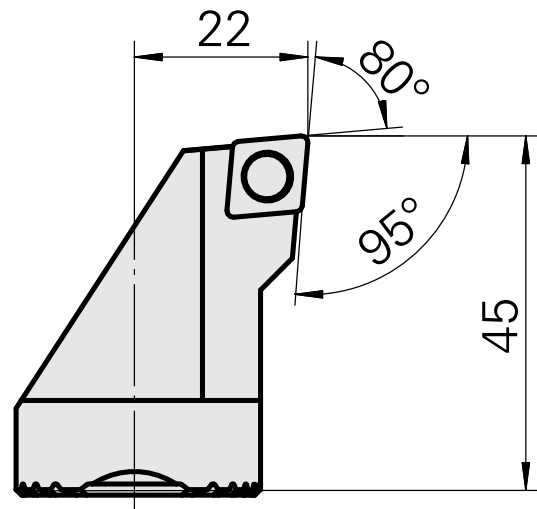

Boring head for CC.. 09T3..

Technical data

Mounting	for CC.. 09T3..
Cooling	internal
Pressure	50 bar
X [mm]	45 (1.77")
Z [mm]	22 (0.87)
INDEX TRAUB products	G220.3 • R200 • TNX65/42 • TNX220.3

Documents

No downloads available for this product

Accessories

Optional accessories

Other accessories

[Countersunk screw Wohlhaupter Nr. 115673](#)

Product ID : 10587078

Previous product ID : W00013.0026
