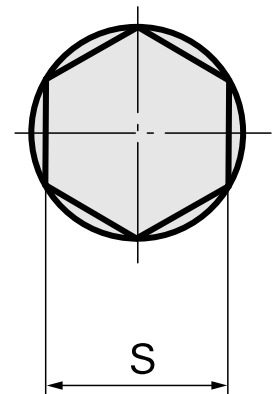

Broach SW2,5 mm

Technical data

TH accessories category	Broach
Mounting	SW2,5 mm
Tool mounting	12mm

Documents

No downloads available for this product