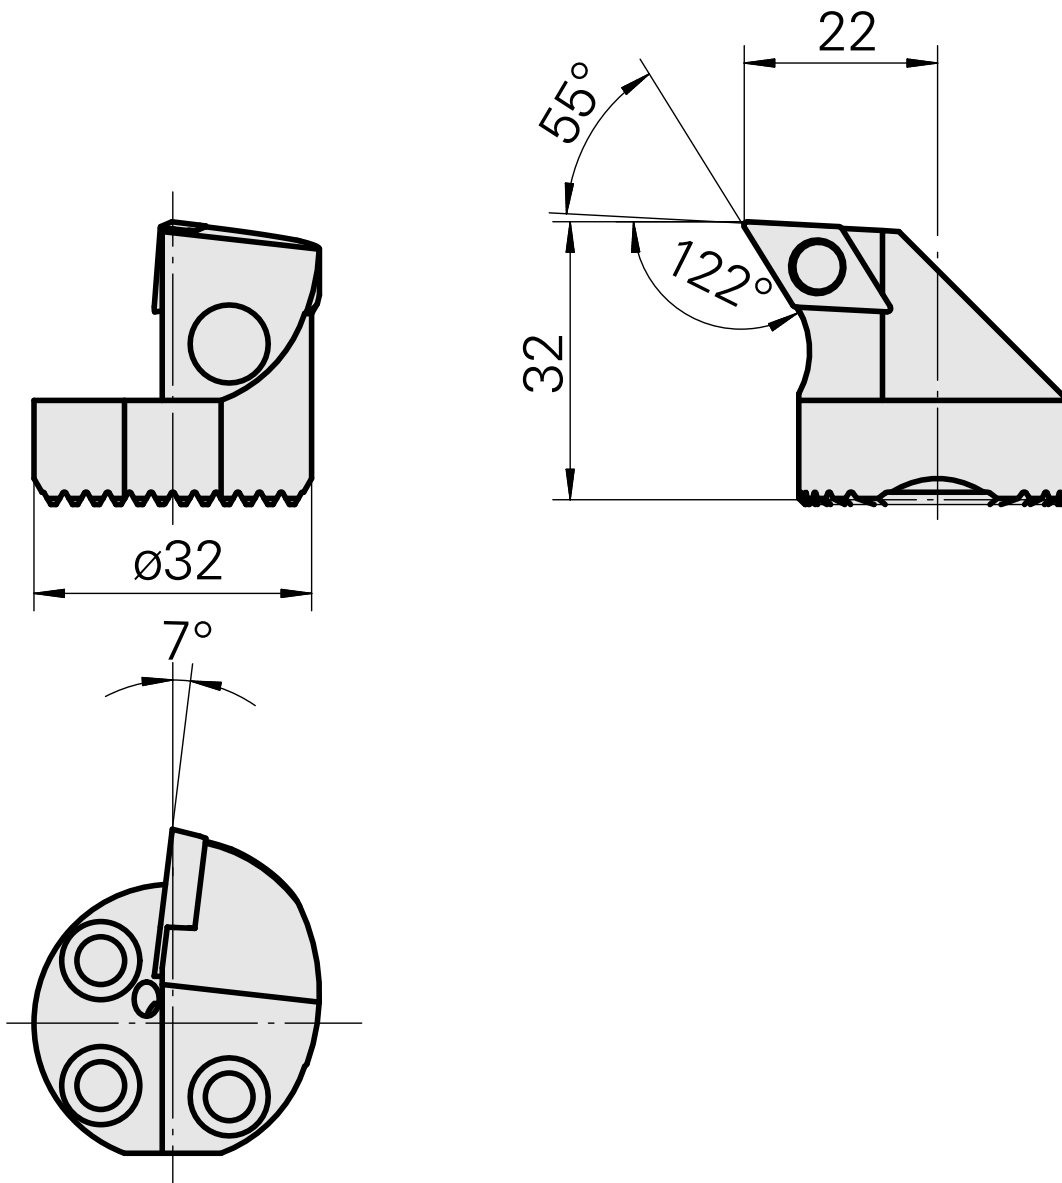

## Boring head for DC.. 11T3..

### Technical data

Mounting	for DC.. 11T3..
Cooling	internal
Pressure	50 bar
X [mm]	32 (1.26")
Z [mm]	22 (0.87)
INDEX TRAUB products	G220.3 • G220 • R200 • TNX65/42 • TNX220.3

### **Other accessories**

[Countersunk screw Wohlhaupter Nr. 115673](#)

Product ID : 10587078

Previous product ID : W00013.0026

---