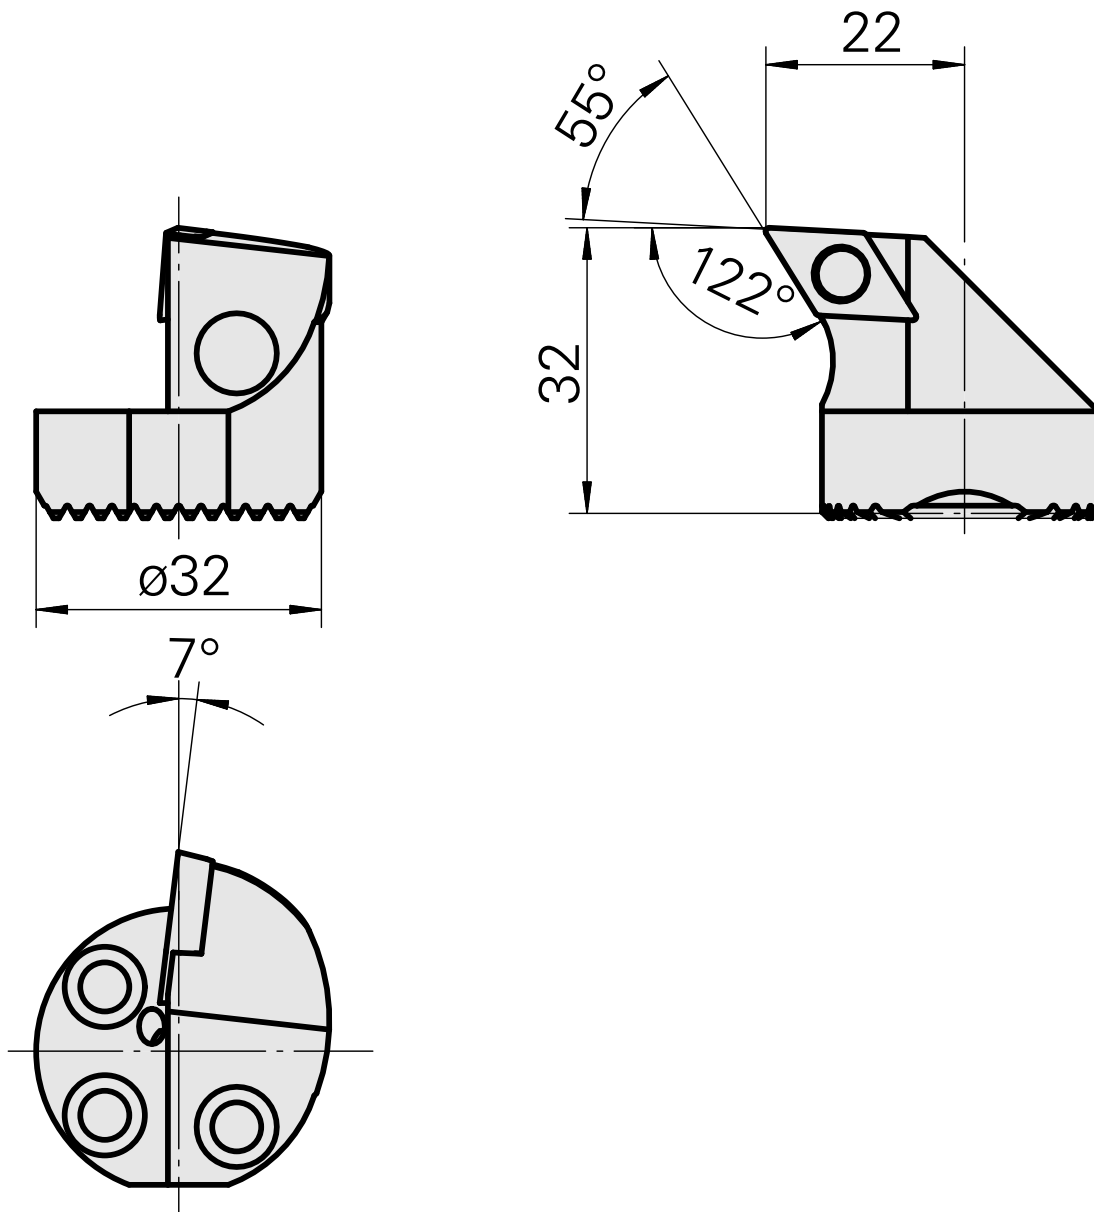

Boring head for DC.. 11T3..

Technical data

Mounting	for DC.. 11T3..
Cooling	internal
Pressure	50 bar
X [mm]	32 (1.26")
Z [mm]	22 (0.87)
INDEX TRAUB products	G220.3 • R200 • TNX65/42 • TNX220.3

Documents

No downloads available for this product

Accessories

Optional accessories

Other accessories

[Countersunk screw Wohlhaupter Nr. 115673](#)

Product ID : 10587078

Previous product ID : W00013.0026
